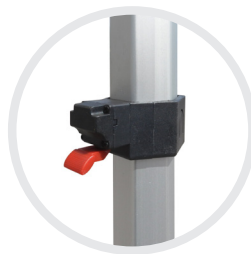

# Stand out at any event with Tents!

- Fire and weather resistant 600D canopy
- All kits include canopy, frame, stake/rope kit and carrying case with wheels

10' Square canopy tent with double sided 1 full and 2 half walls  
CPT-3003T1KD

### Heavy Duty Frames

- Heavy duty 40mm thick aluminum frame
- Hexagonal legs with easy press-button snap locks

CLICK • TAP • SCAN

**great for: Trade Shows • Businesses • Food and Beverage • Sports**

Flip for more