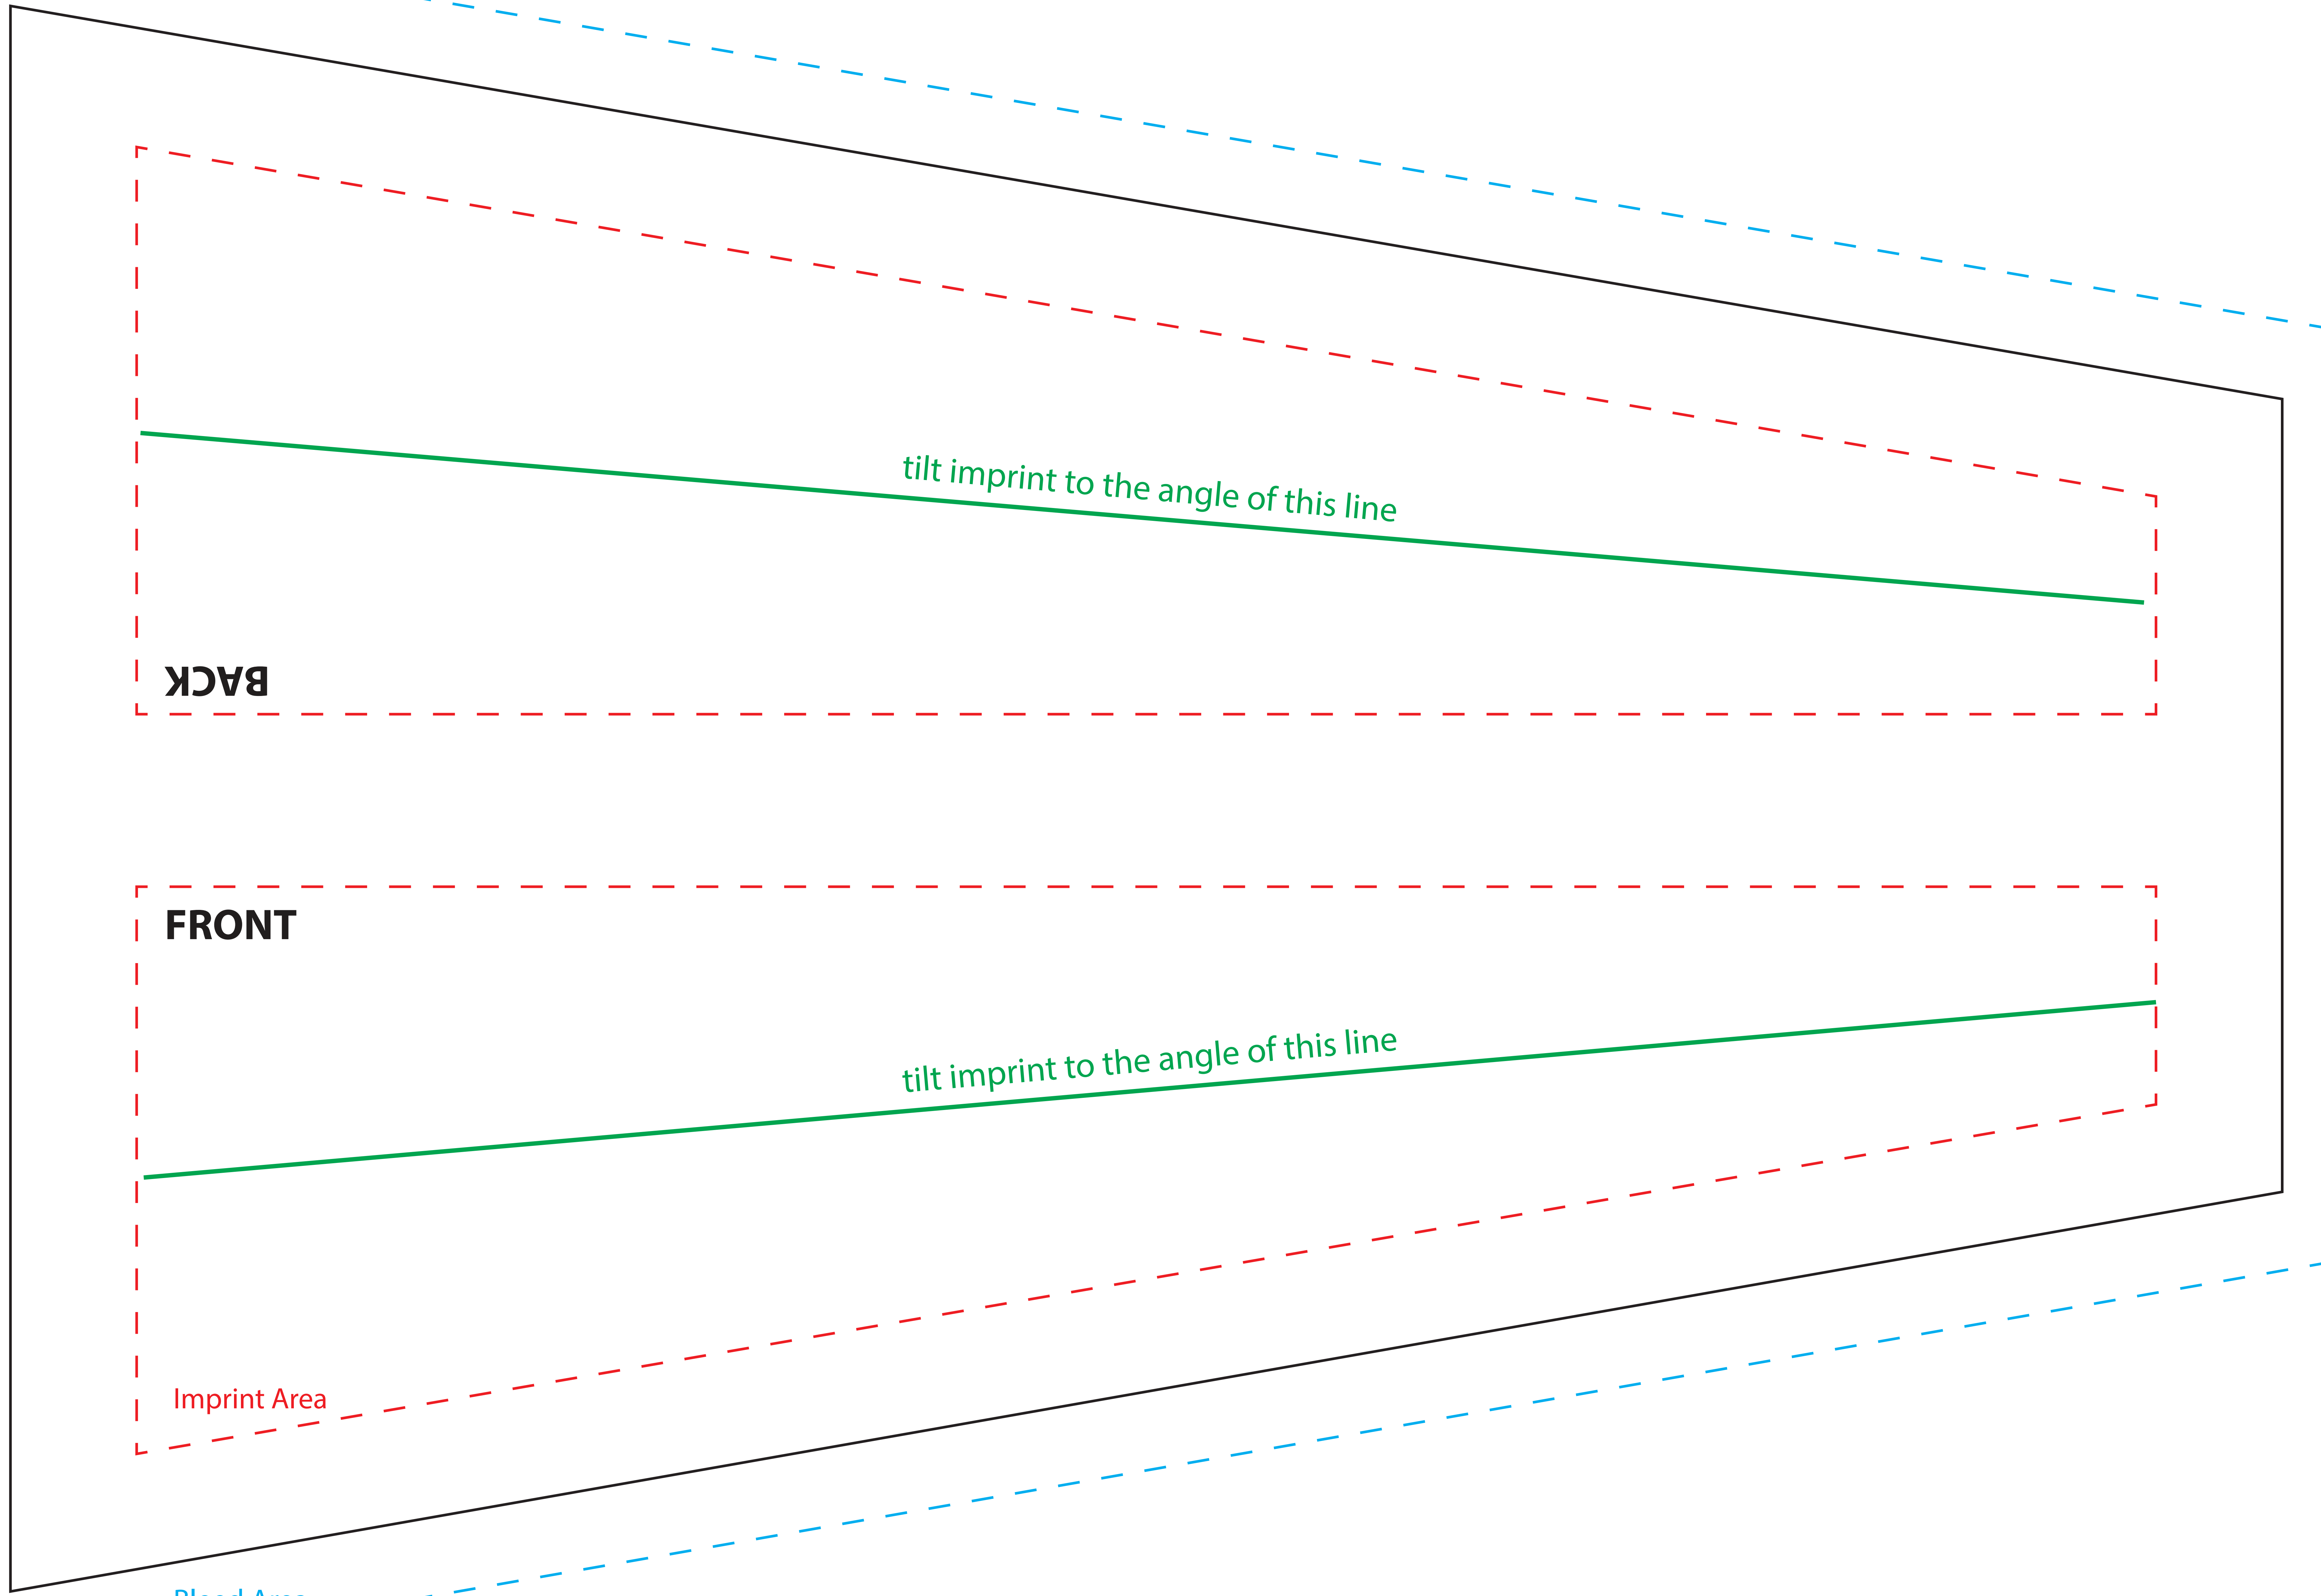

To be used properly, this template must be opened in a vector based graphic program like Adobe Illustrator.

8" x 36" Windsock Template
(100% Scale)
WIND-8X36
Imprint Area:
9" x 32"

- Notes:
- Keep all artwork away from the edge (reflected by the red dotted line) of the template
 - Any artwork that is intended to run off the edge requires bleed past the edges (reflected by the blue dotted line)
 - Use **ONLY Pantone Solid Coated colors**
 - **Convert all text to outlines**

BACK

FRONT

tilt imprint to the angle of this line

tilt imprint to the angle of this line

Imprint Area

Bleed Area