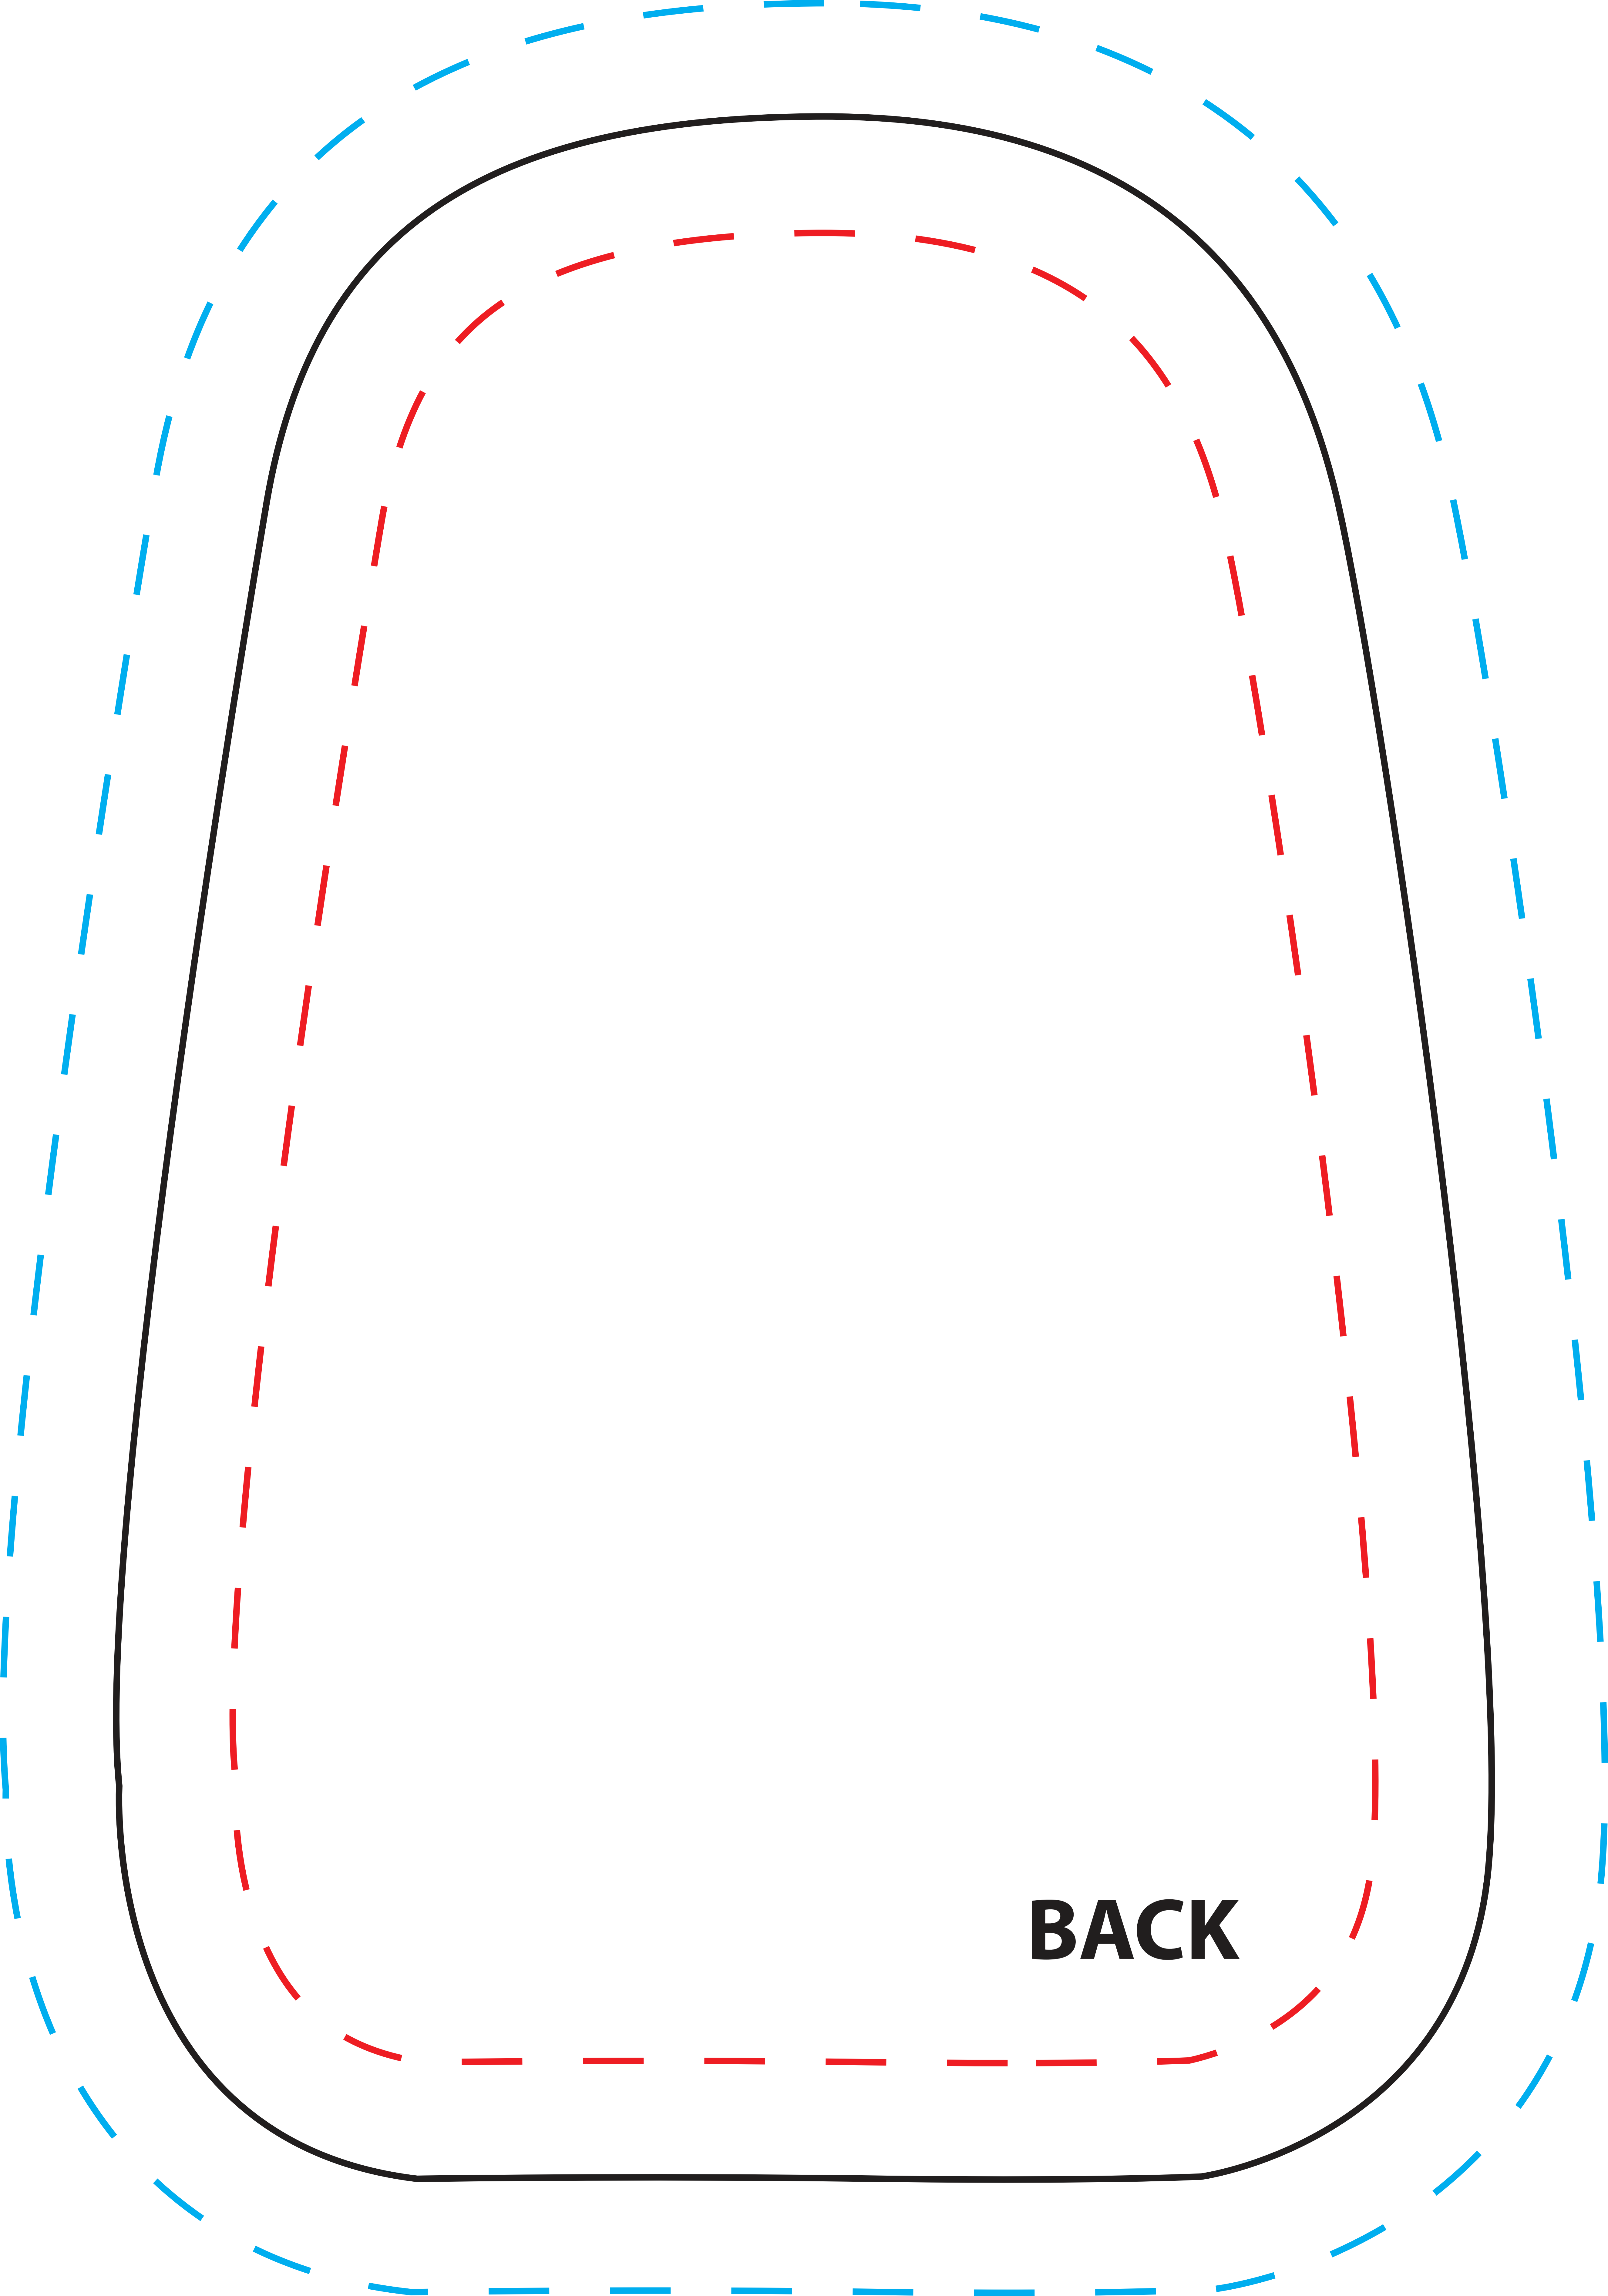

To be used properly, this template must be opened in a vector based graphic program like Adobe Illustrator.

23.62" x 35.43" Vertical Pop-Up Banner Template
(100% Scale)

POPV2335

Imprint Area: 19.75" x 31.5"

Notes:

- Keep all artwork away from the edge (reflected by the **red dotted line**) of the template
- Any artwork that is intended to run off the edge requires bleed past the edge (reflected by the **blue dotted line**)
- **Use ONLY Pantone Solid Coated colors**
- **Convert all text to outlines**

FRONT

Imprint Area

Bleed Area

BACK