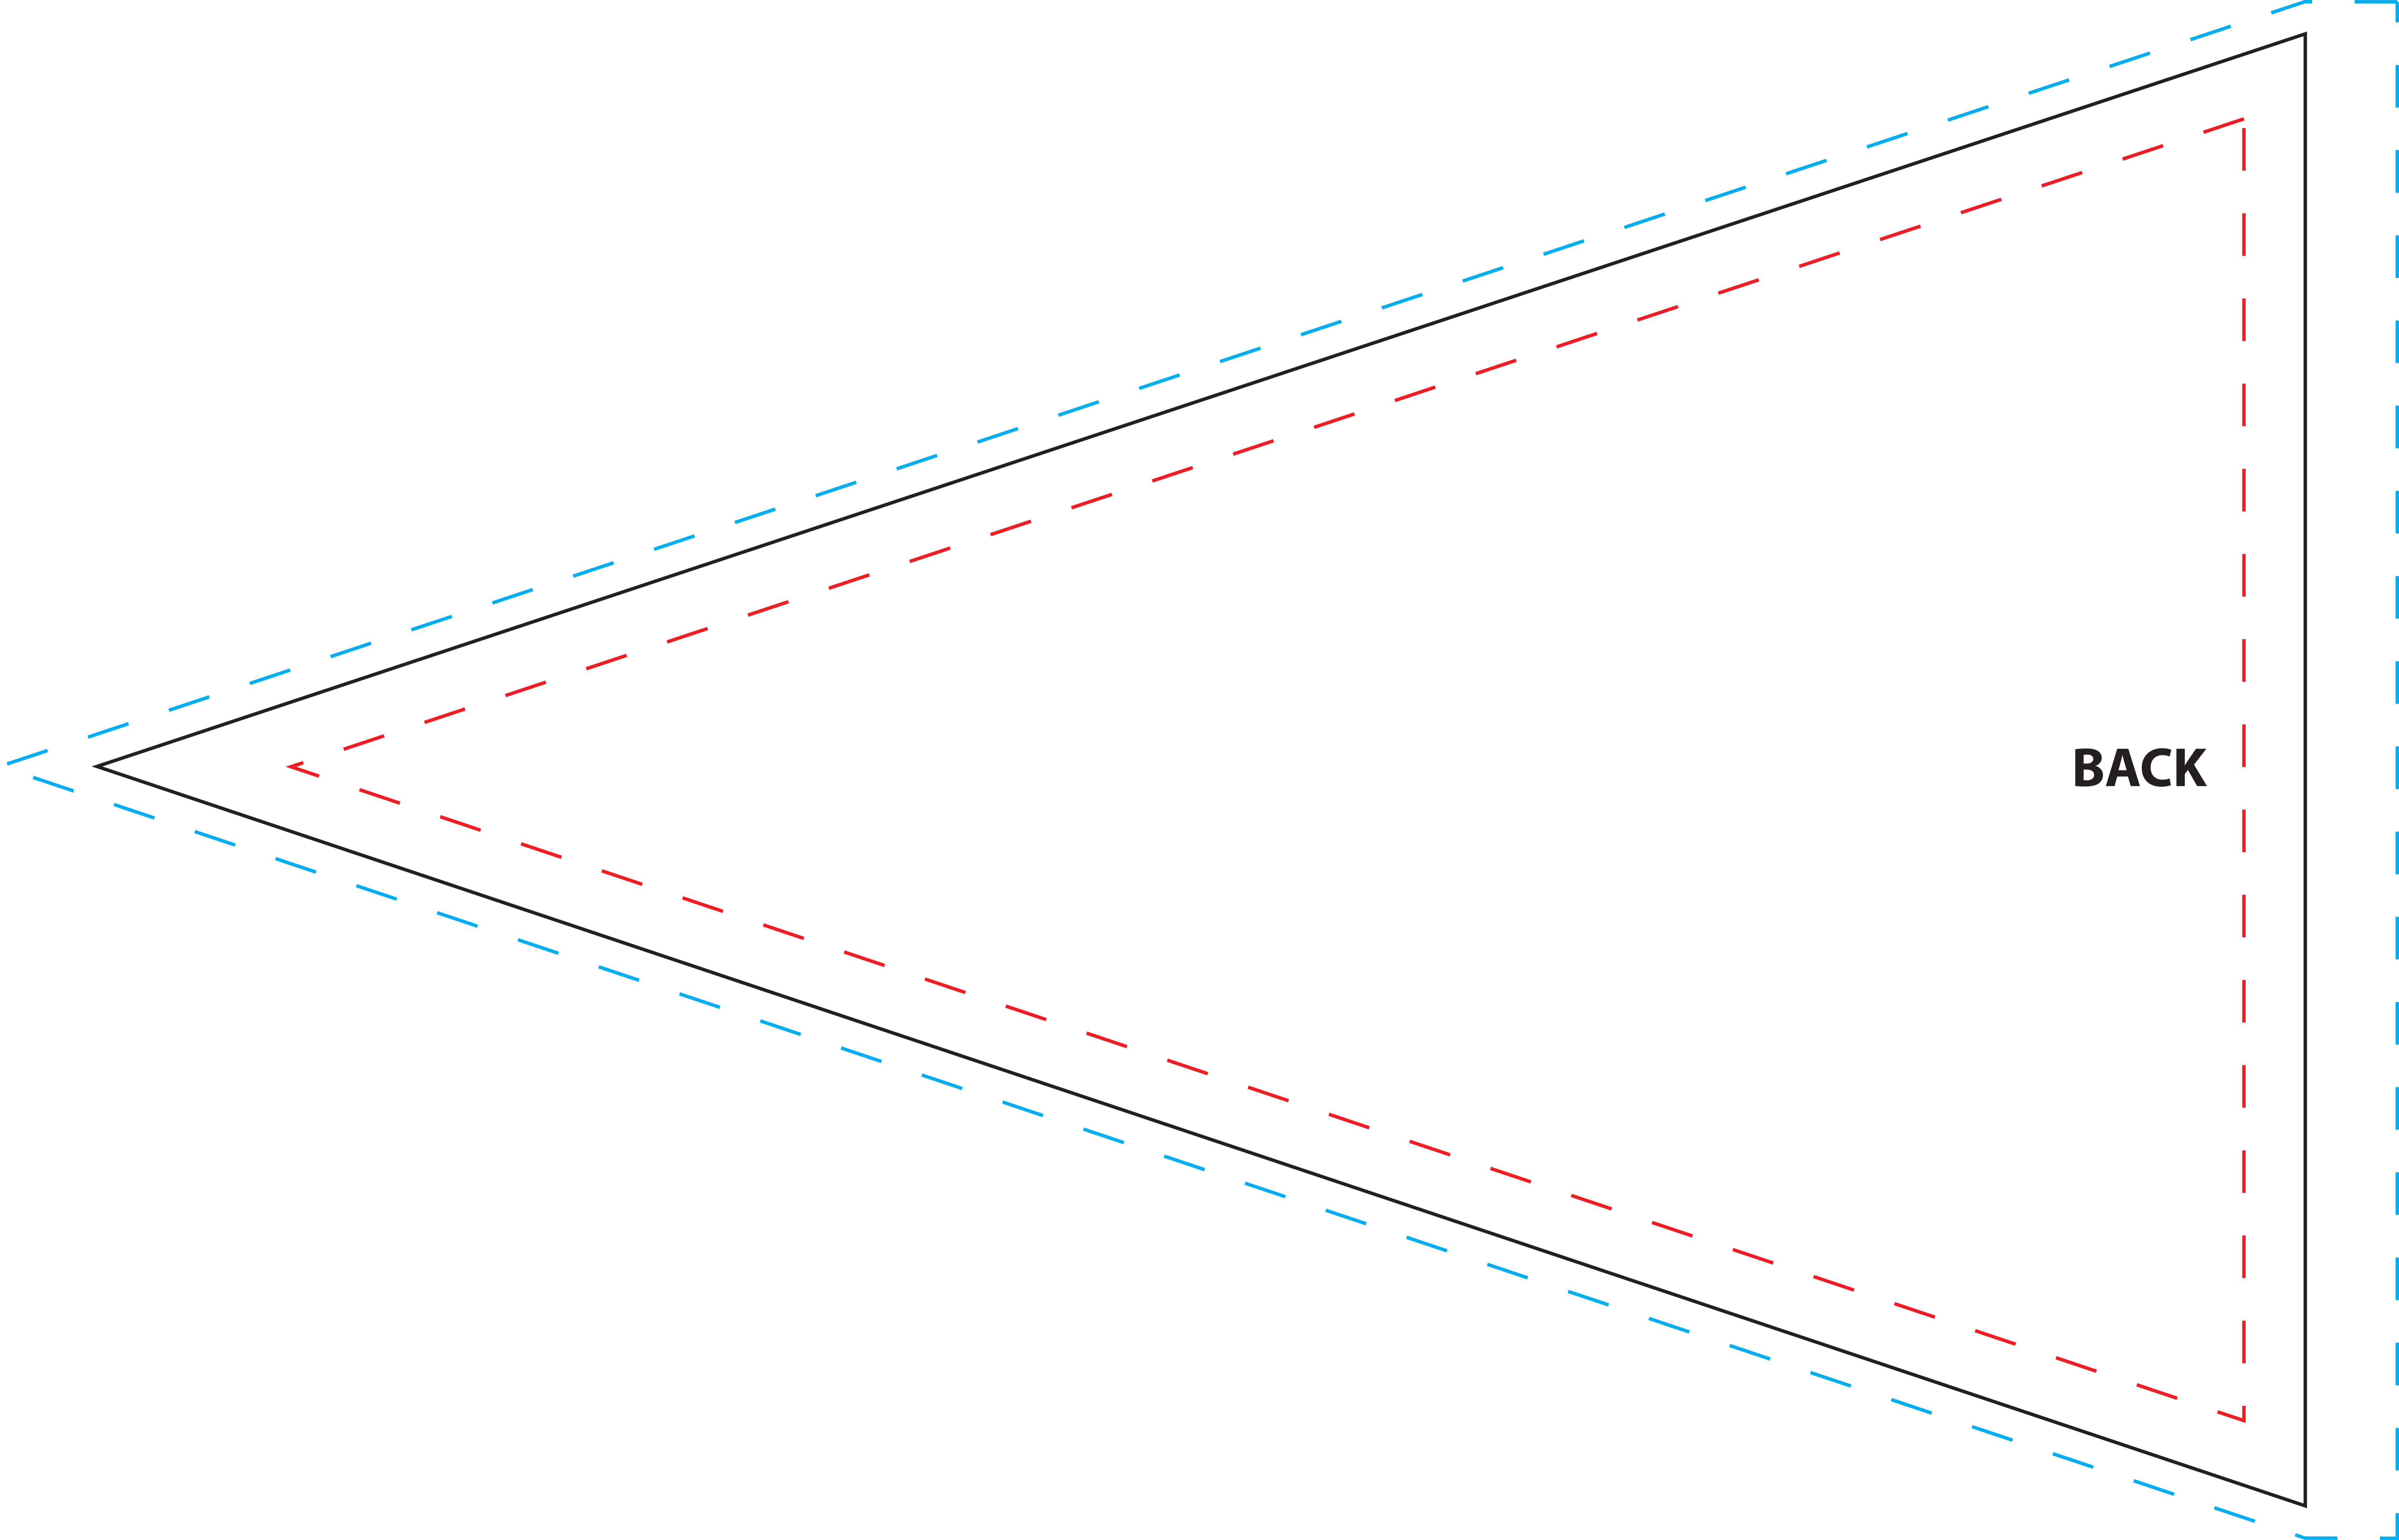

To be used properly, this template must be opened in a vector based graphic program like Adobe Illustrator.

2' x 3' Pennant Flag Template (100% Scale)

DPP-23TRID

DPP-23TRIDOS

Imprint Area: 21.25" x 31.75"

Notes:

- Keep all artwork away from the edge (reflected by the **red dotted line**) of the template.
- Any artwork that is intended to run off the edge requires bleed past the edge (reflected by the **blue dotted line**).
- **Use ONLY Pantone Solid Coated colors**
- **Convert all text to outlines**

FRONT

Imprint Area

Bleed Area

BACK