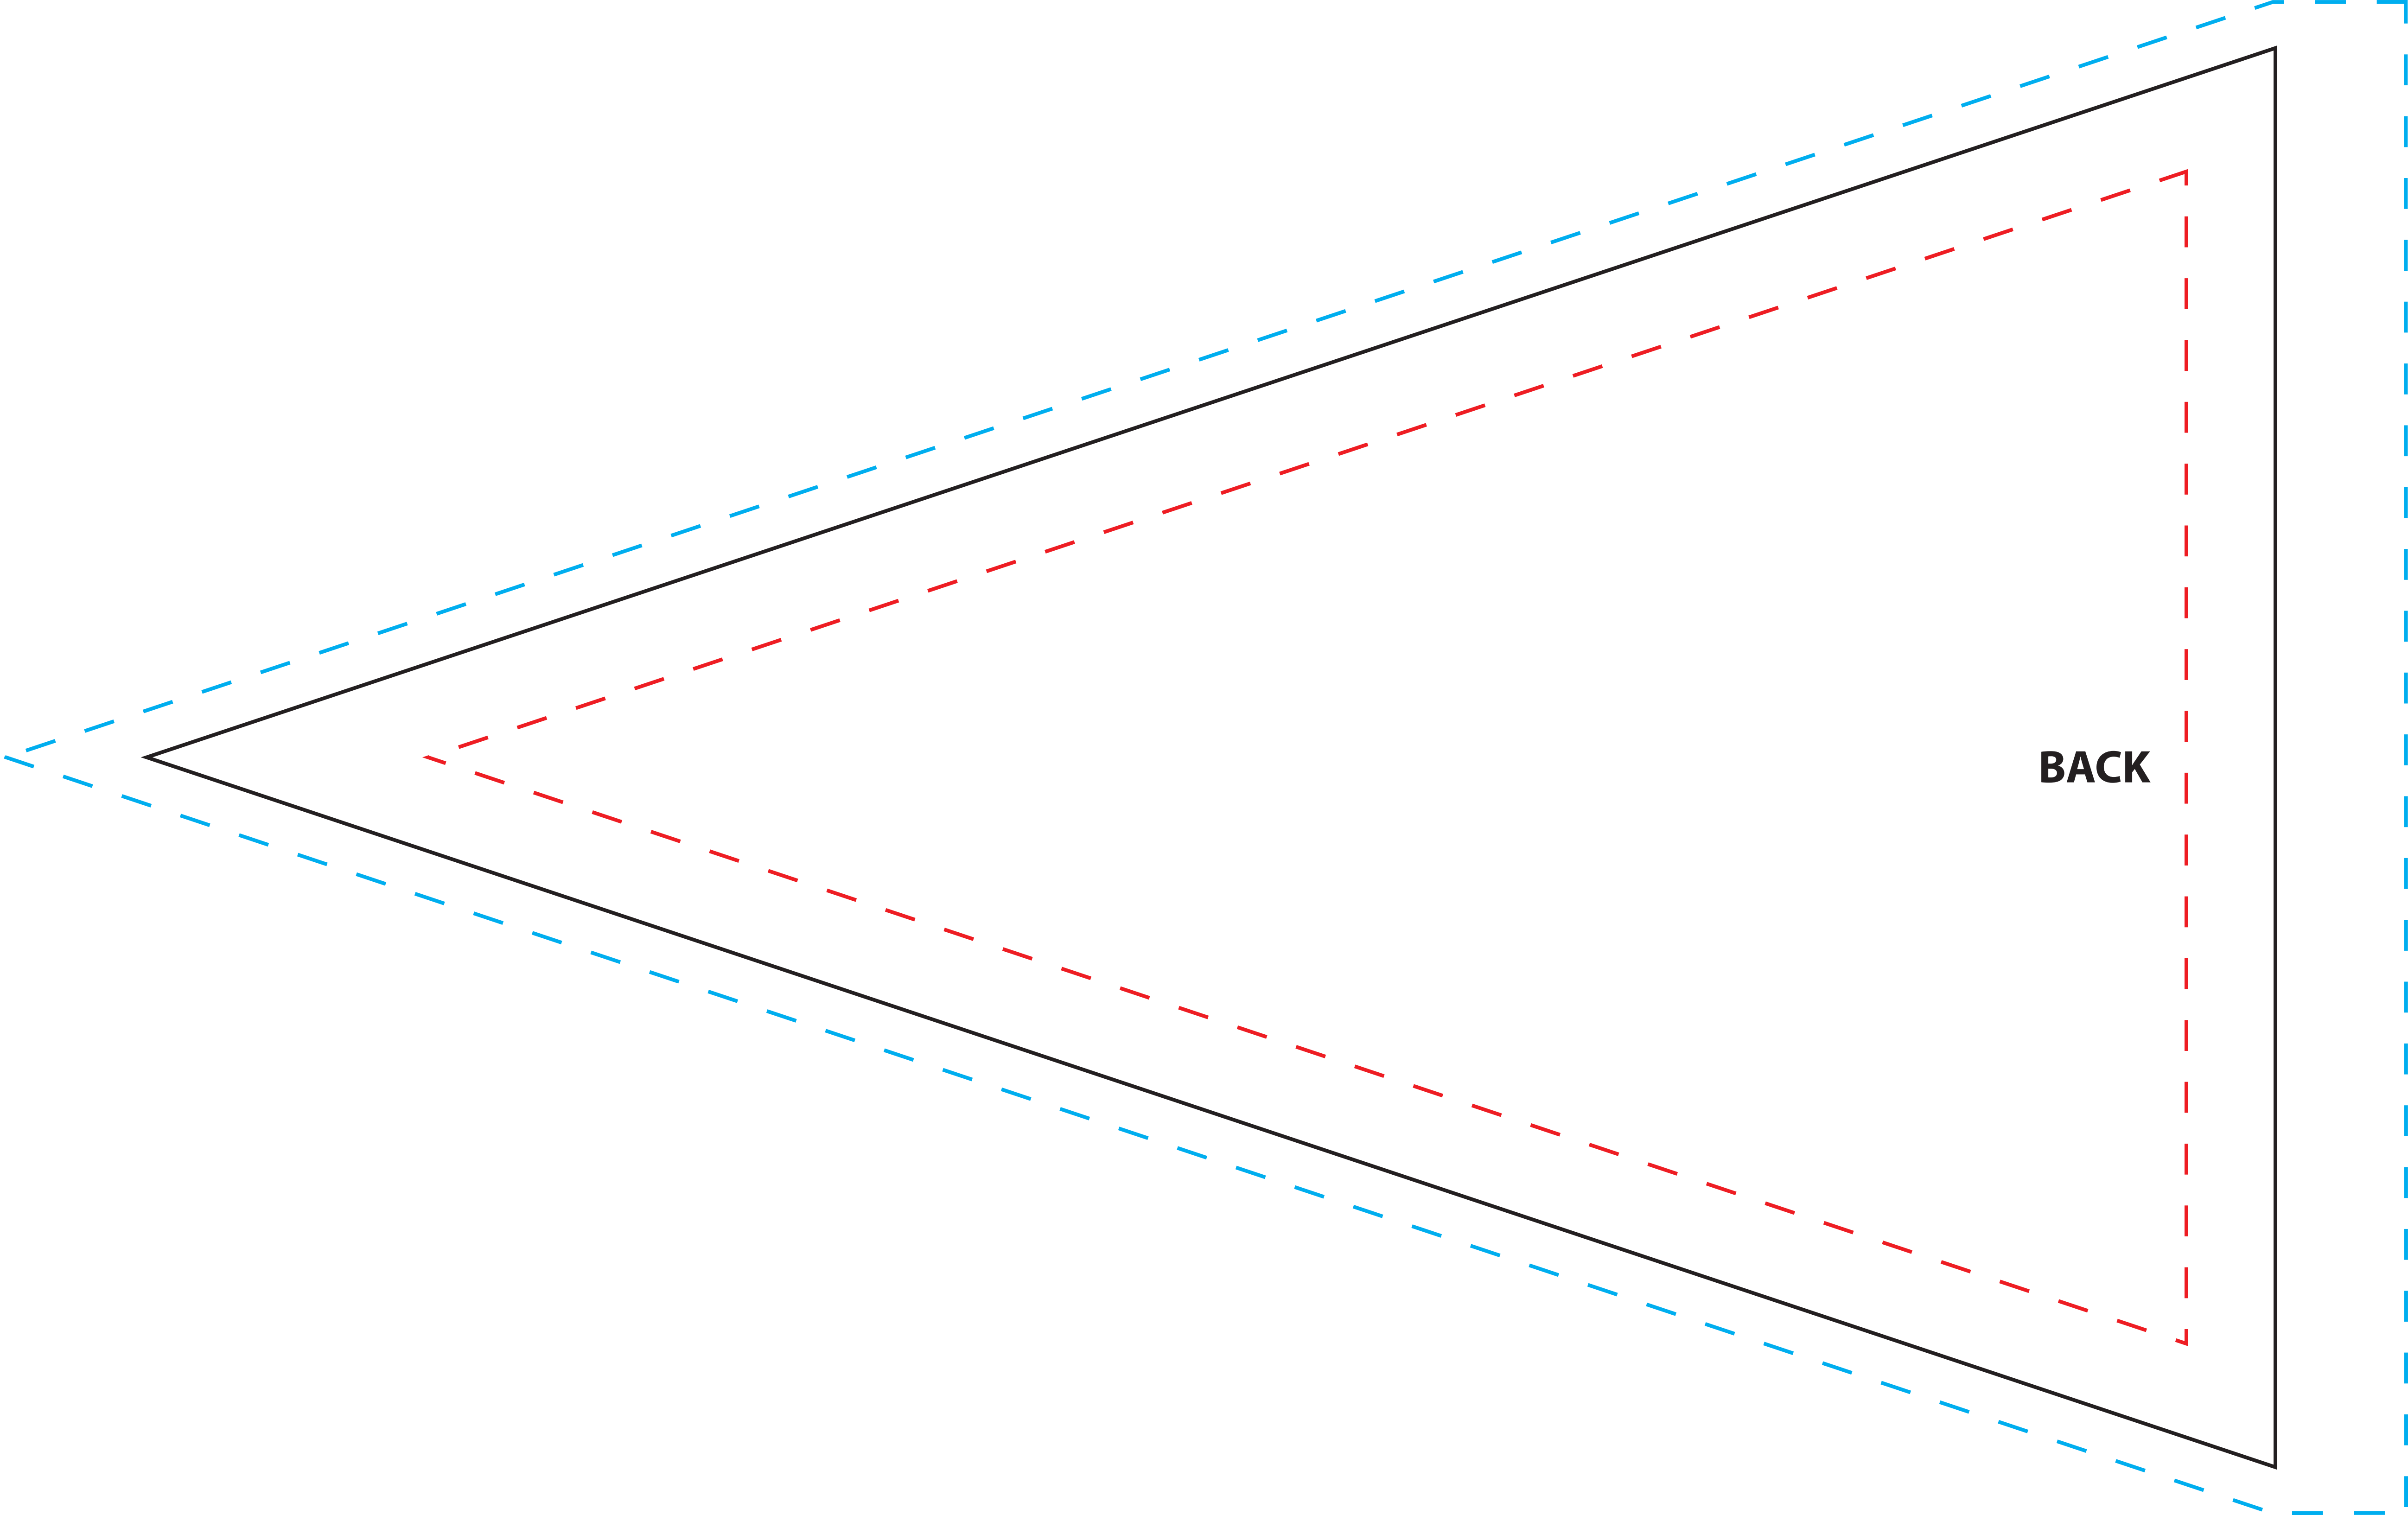

To be used properly, this template must be opened in a vector based graphic program like Adobe Illustrator.

16" x 24" Pennant Flag Template (100% Scale)

DPP-16TRID

DPP-16TRIDOS

Imprint Area: 13.25" x 19.75"

Notes:

- Keep all artwork away from the edge (reflected by the red dotted line) of the template.
- Any artwork that is intended to run off the edge requires bleed past the edge (reflected by the blue dotted line).
- **Use ONLY Pantone Solid Coated colors**
- **Convert all text to outlines**

FRONT

Imprint Area

Bleed Area

BACK