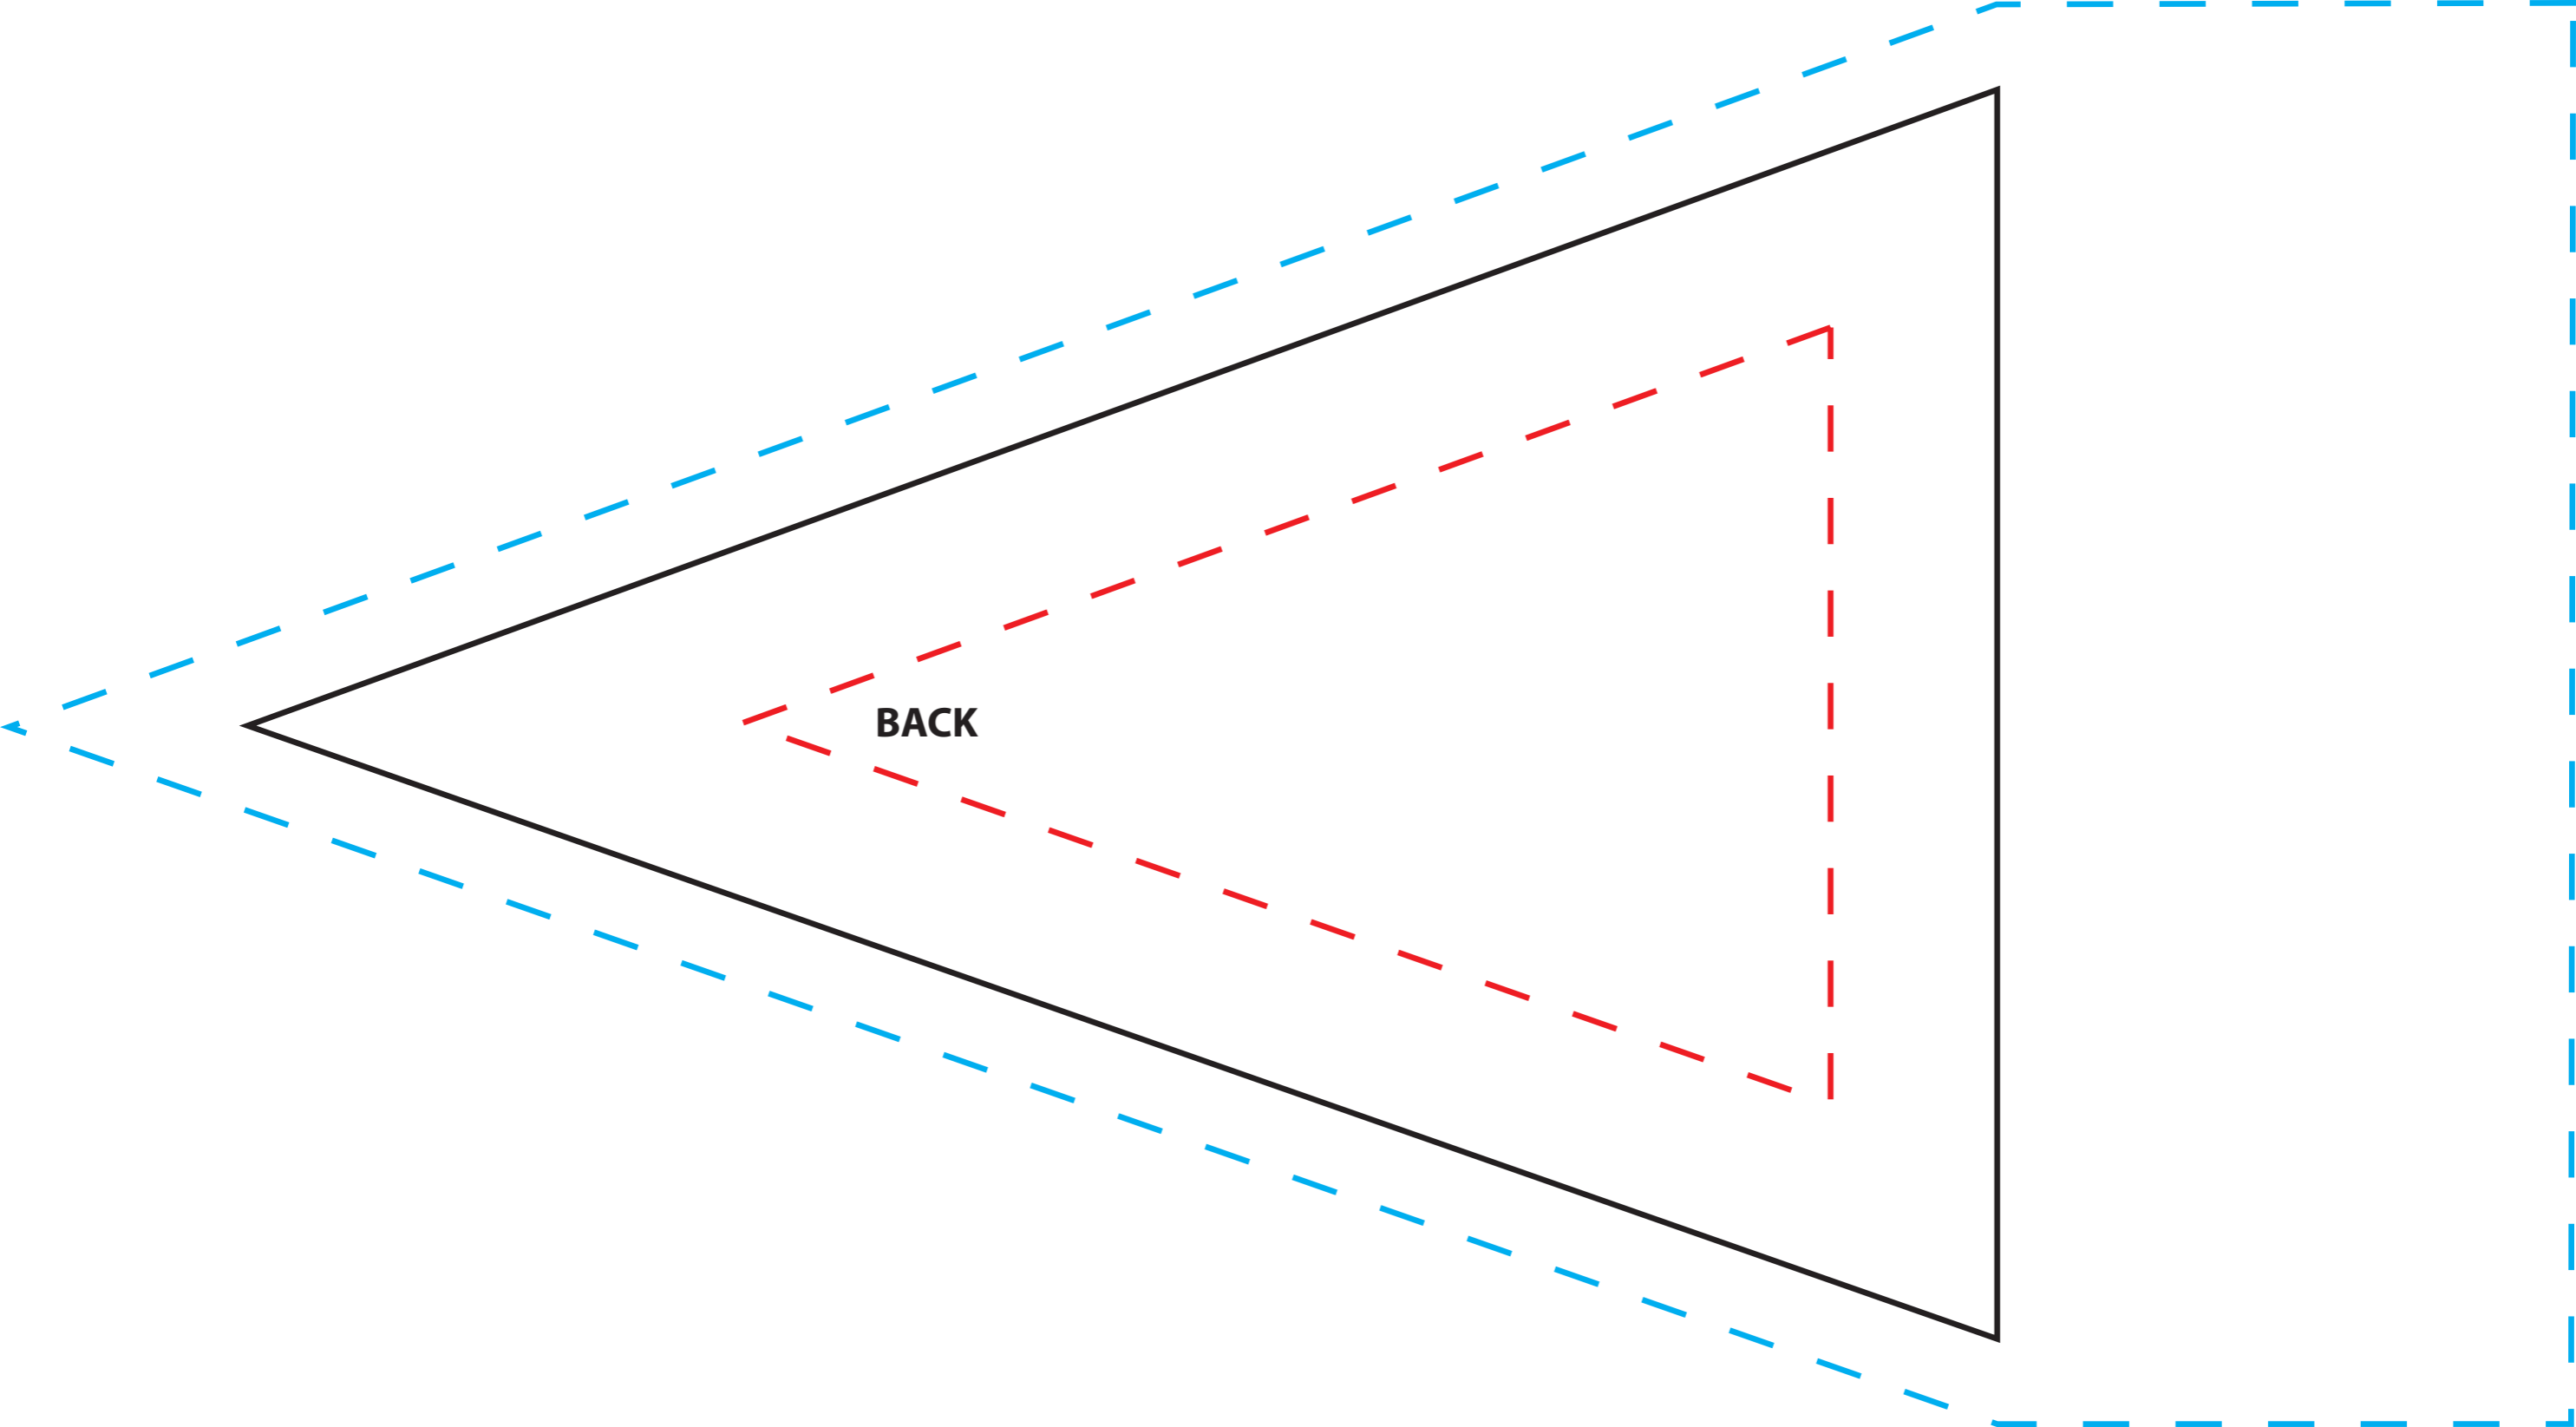

To be used properly, this template must be opened in a vector based graphic program like Adobe Illustrator.

7.5" x 10.5" Stationary Use Pennant Car Flag Template  
(100% Scale)  
CCPP-75D  
CCPP-75DOS  
Imprint Area: 4.5" x 6.5"

- Notes:
- Keep all artwork away from the edge (reflected by the red dotted line) of the template.
  - Any artwork that is intended to run off the edge requires bleed past the edge (reflected by the blue dotted line).
  - **Use ONLY Pantone Solid Coated colors**
  - **Convert all text to outlines**

Imprint Area

Bleed Area

**FRONT**

**BACK**