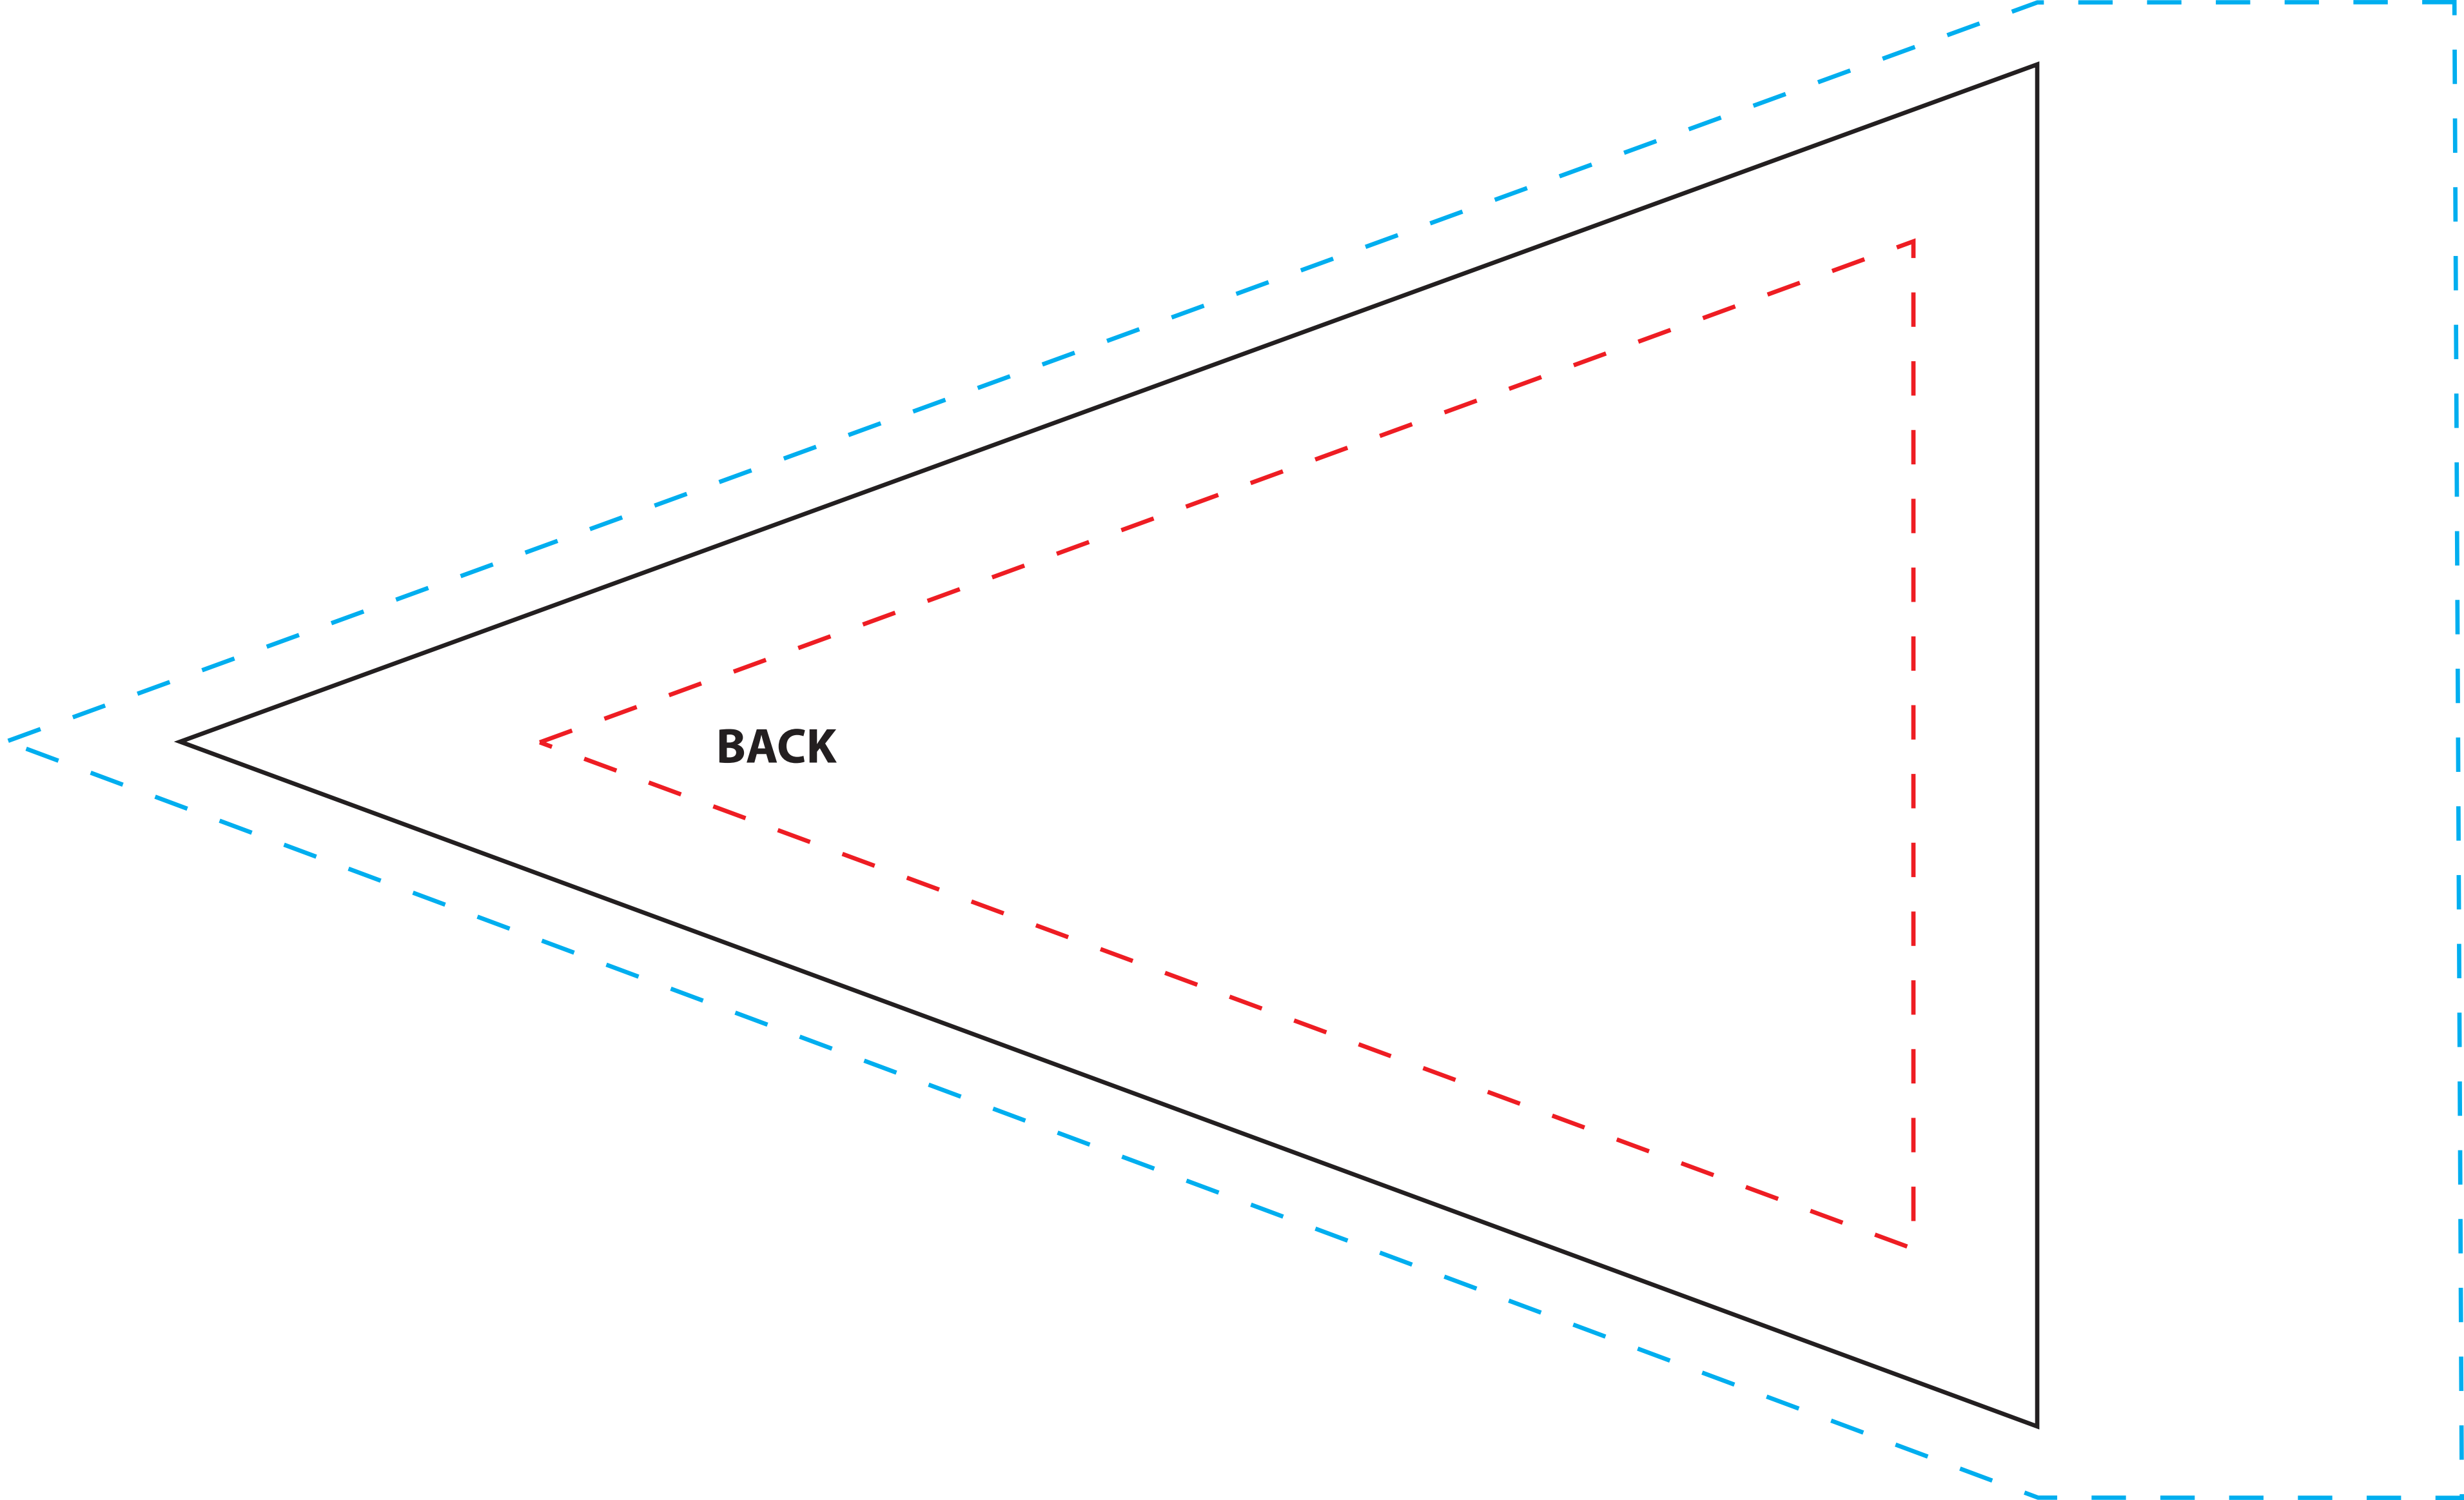

To be used properly, this template must be opened in a vector based graphic program like Adobe Illustrator.

11.5" x 15" Pennant Car Flag Template
(100% Scale)
CCPP-115D
CCPP-115DOS
Imprint Area: 8" x 11"

Notes:

- Keep all artwork away from the edge (reflected by the **red dotted line**) of the template.
- Any artwork that is intended to run off the edge requires bleed past the edge (reflected by the **blue dotted line**).
- **Use ONLY Pantone Solid Coated colors**
- **Convert all text to outlines**

Imprint Area

Bleed Area

FRONT

BACK