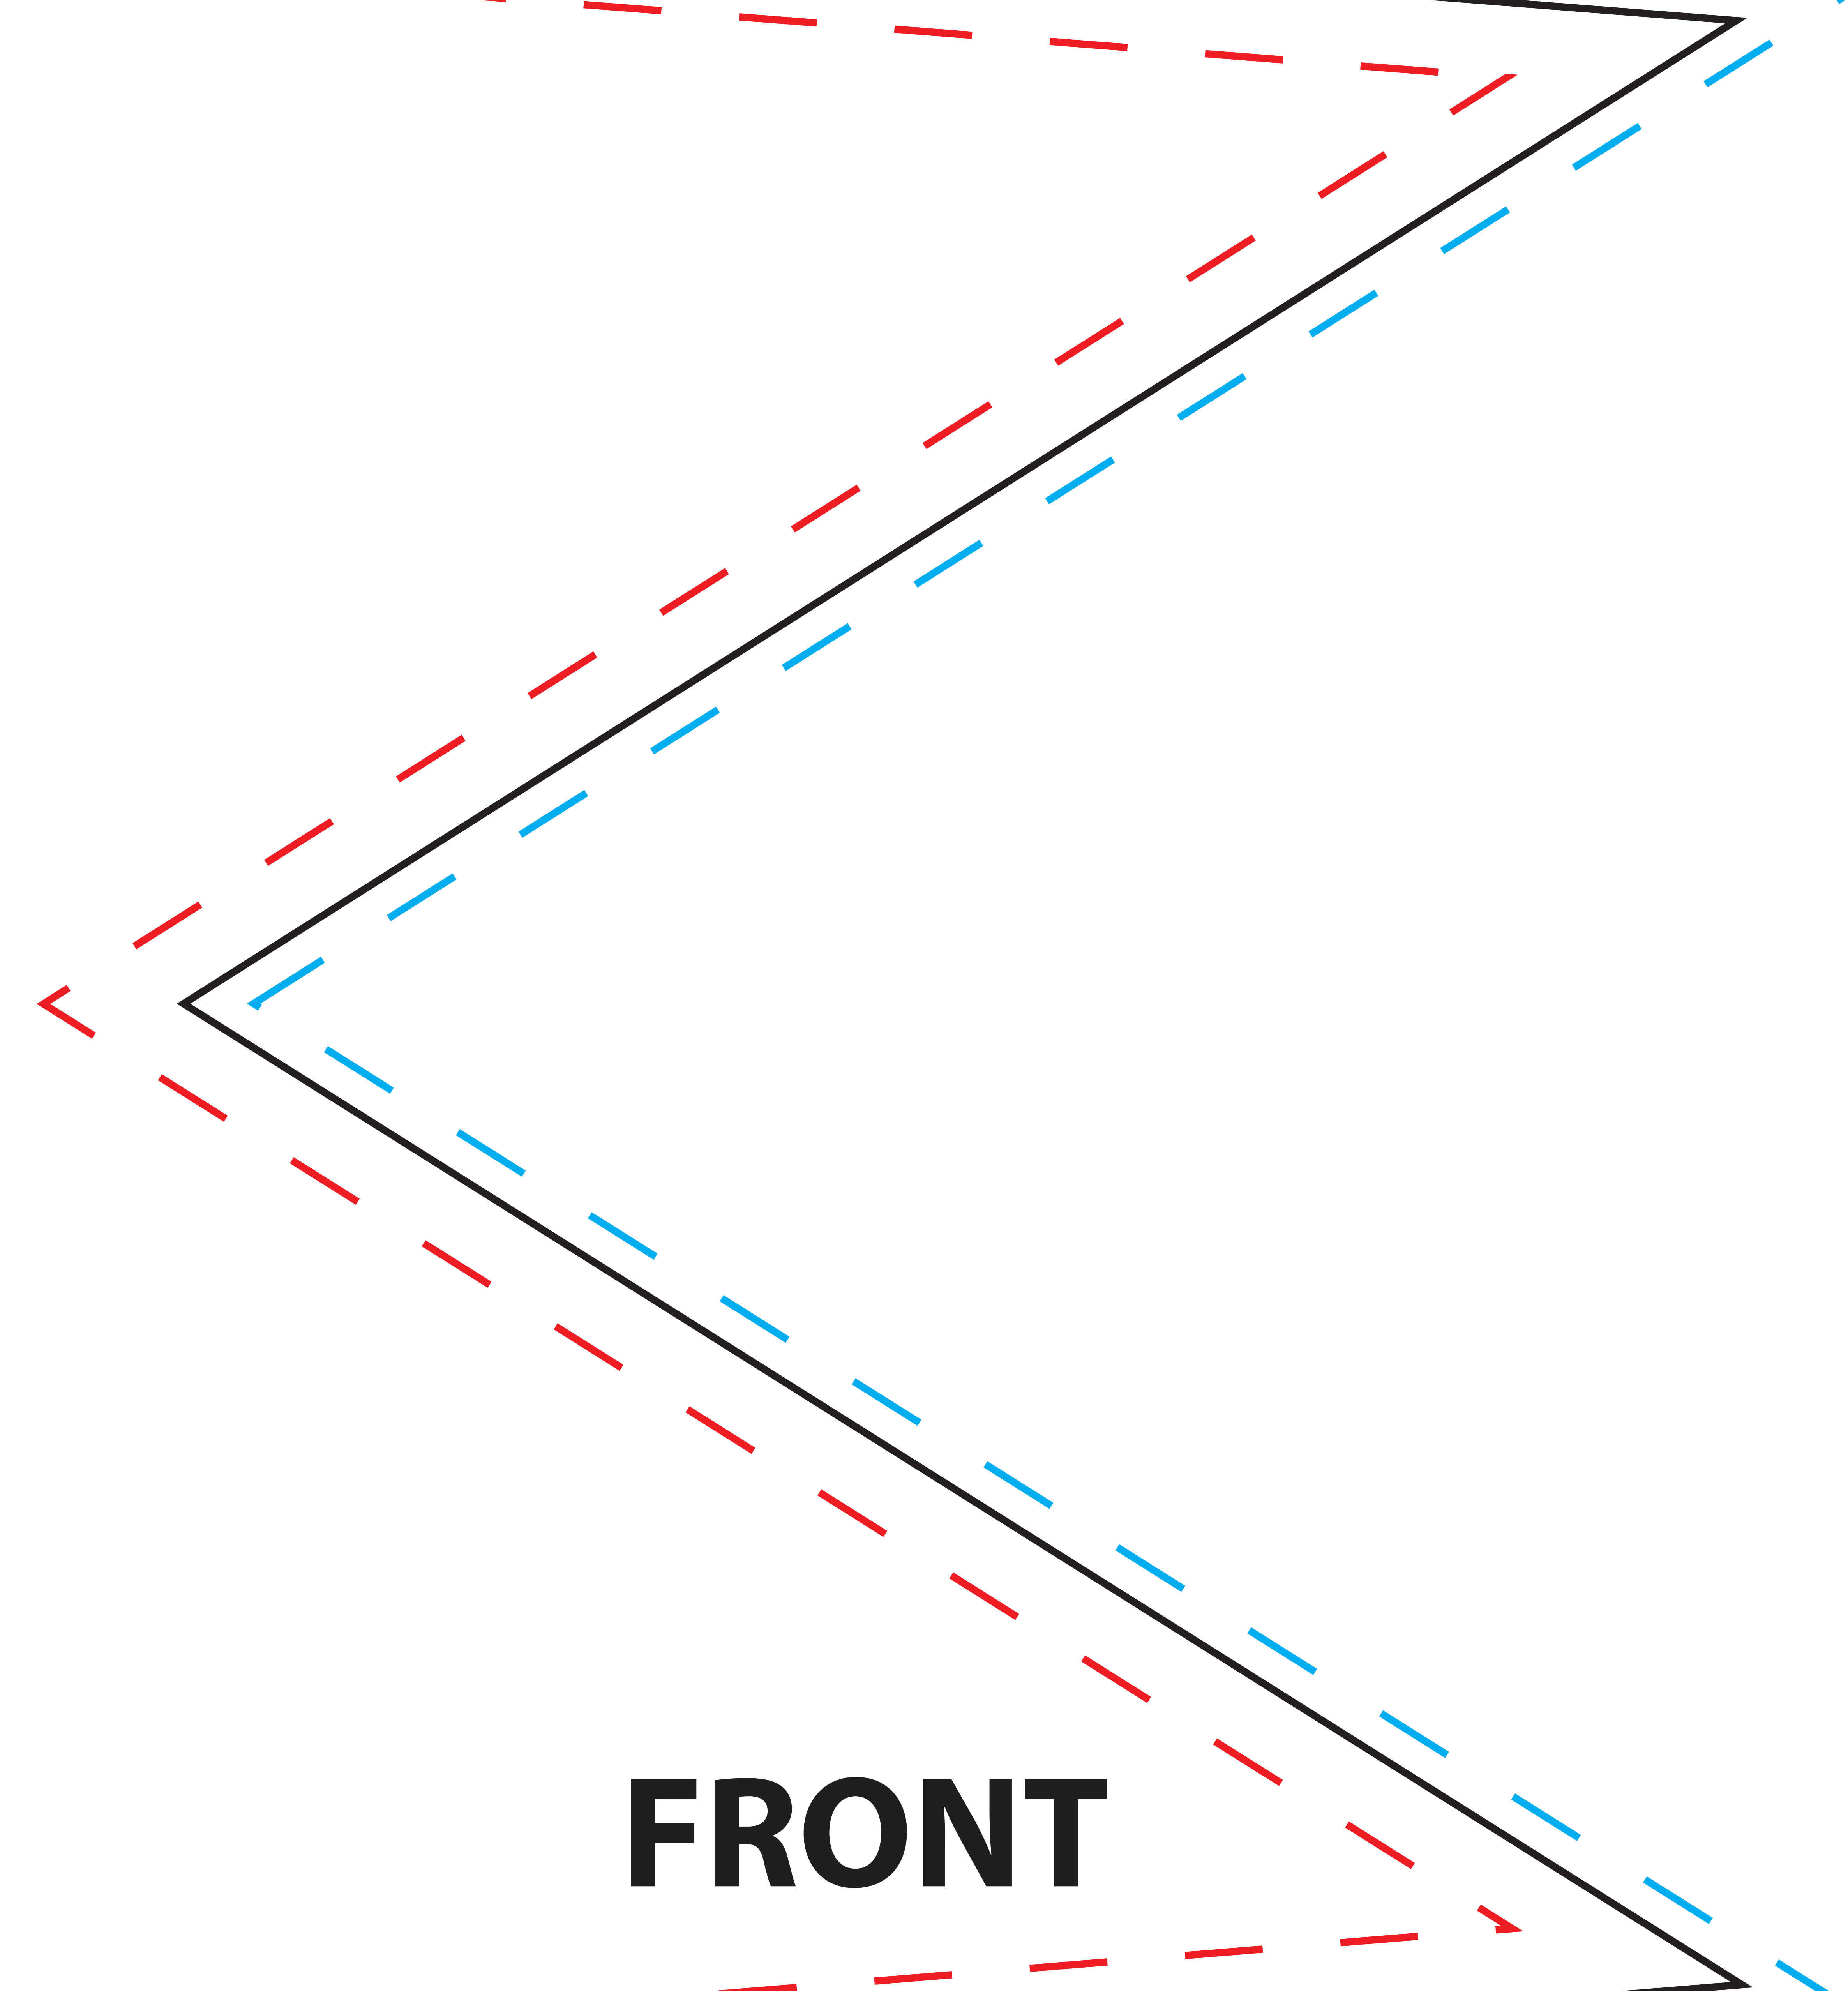

To be used properly, this template must be opened in a vector based graphic program like Adobe Illustrator.

36" x 60" Swallowtail Boat Flag Template (100% Scale)

CBS-3660PD

Imprint Area: 33.75" x 56"

Notes:

- Keep all artwork away from the edge (reflected by the **red dotted line**) of the template
- Any artwork that is intended to run off the edge requires bleed past the edge (reflected by the **blue dotted line**)
- **Use ONLY Pantone Solid Coated colors**
- **Convert all text to outlines**

Imprint Area

Bleed Area

**BACK**