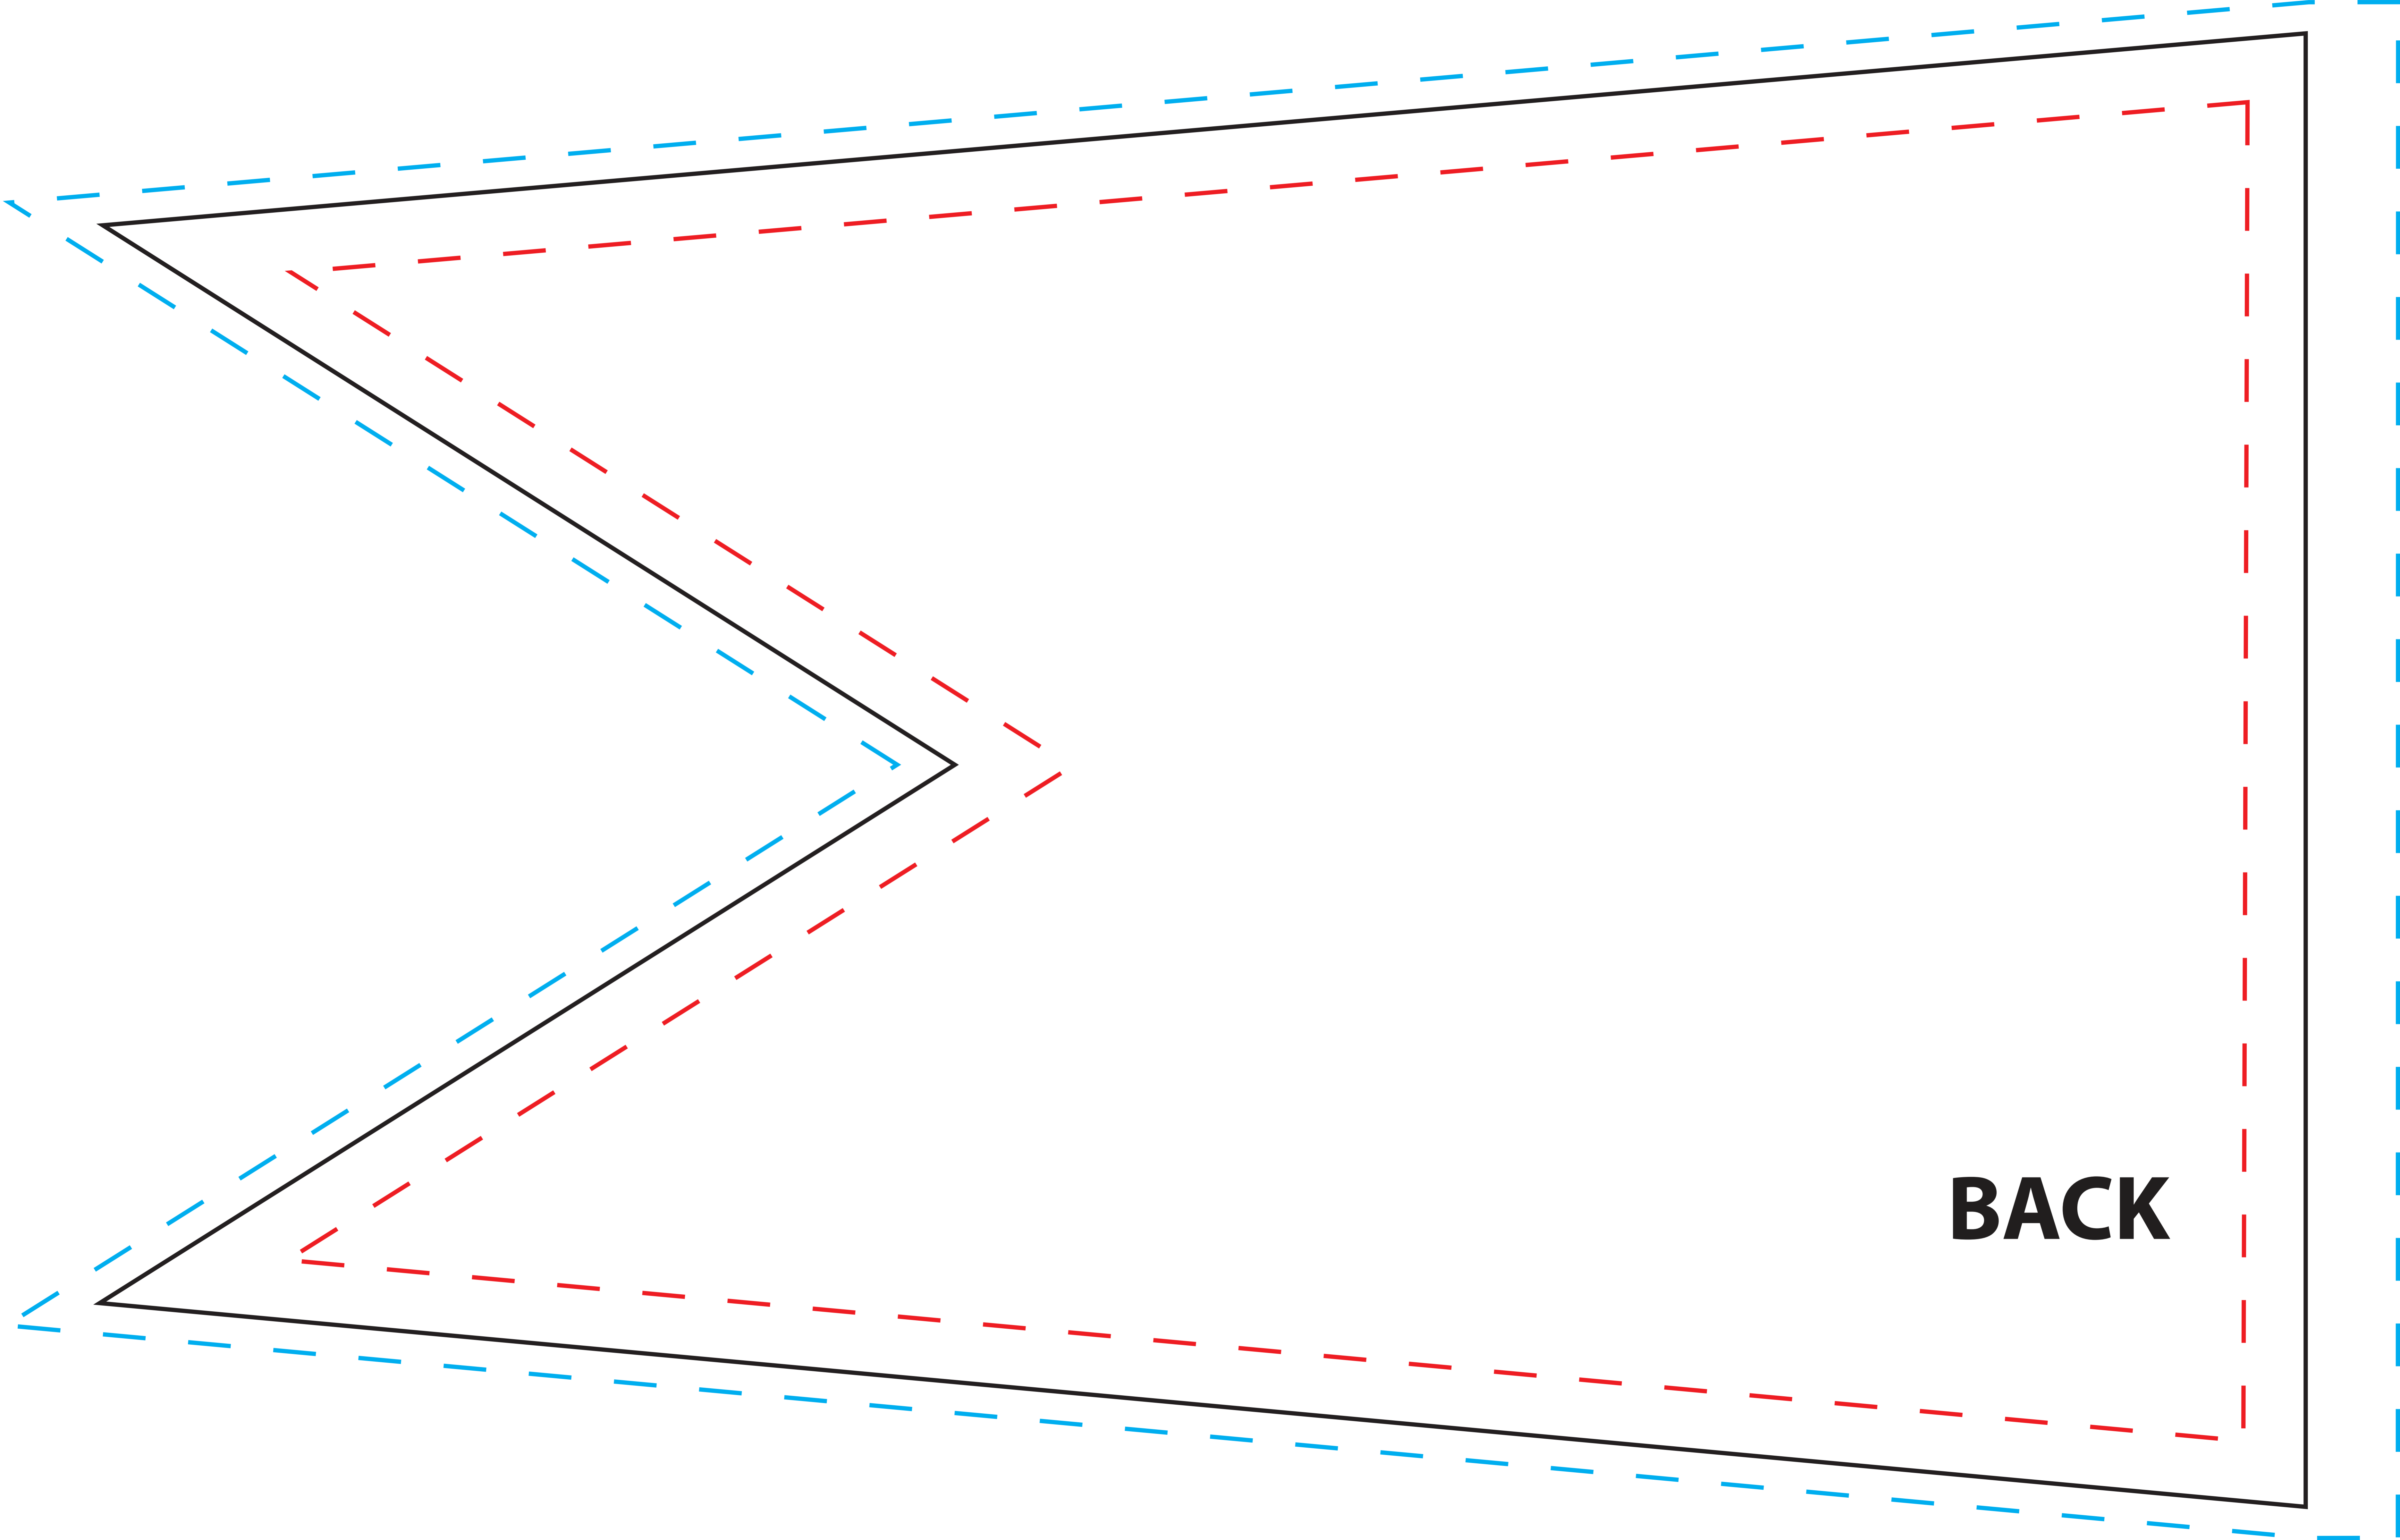

To be used properly, this template must be opened in a vector based graphic program like Adobe Illustrator.

24" x 36" Swallowtail Boat Flag Template (100% Scale)

CBS-2436PD

Imprint Area: 21.75" x 32"

Notes:

- Keep all artwork away from the edge (reflected by the **red dotted line**) of the template
- Any artwork that is intended to run off the edge requires bleed past the edge (reflected by the **blue dotted line**)
- **Use ONLY Pantone Solid Coated colors**
- **Convert all text to outlines**

**FRONT**

Imprint Area

Bleed Area

**BACK**