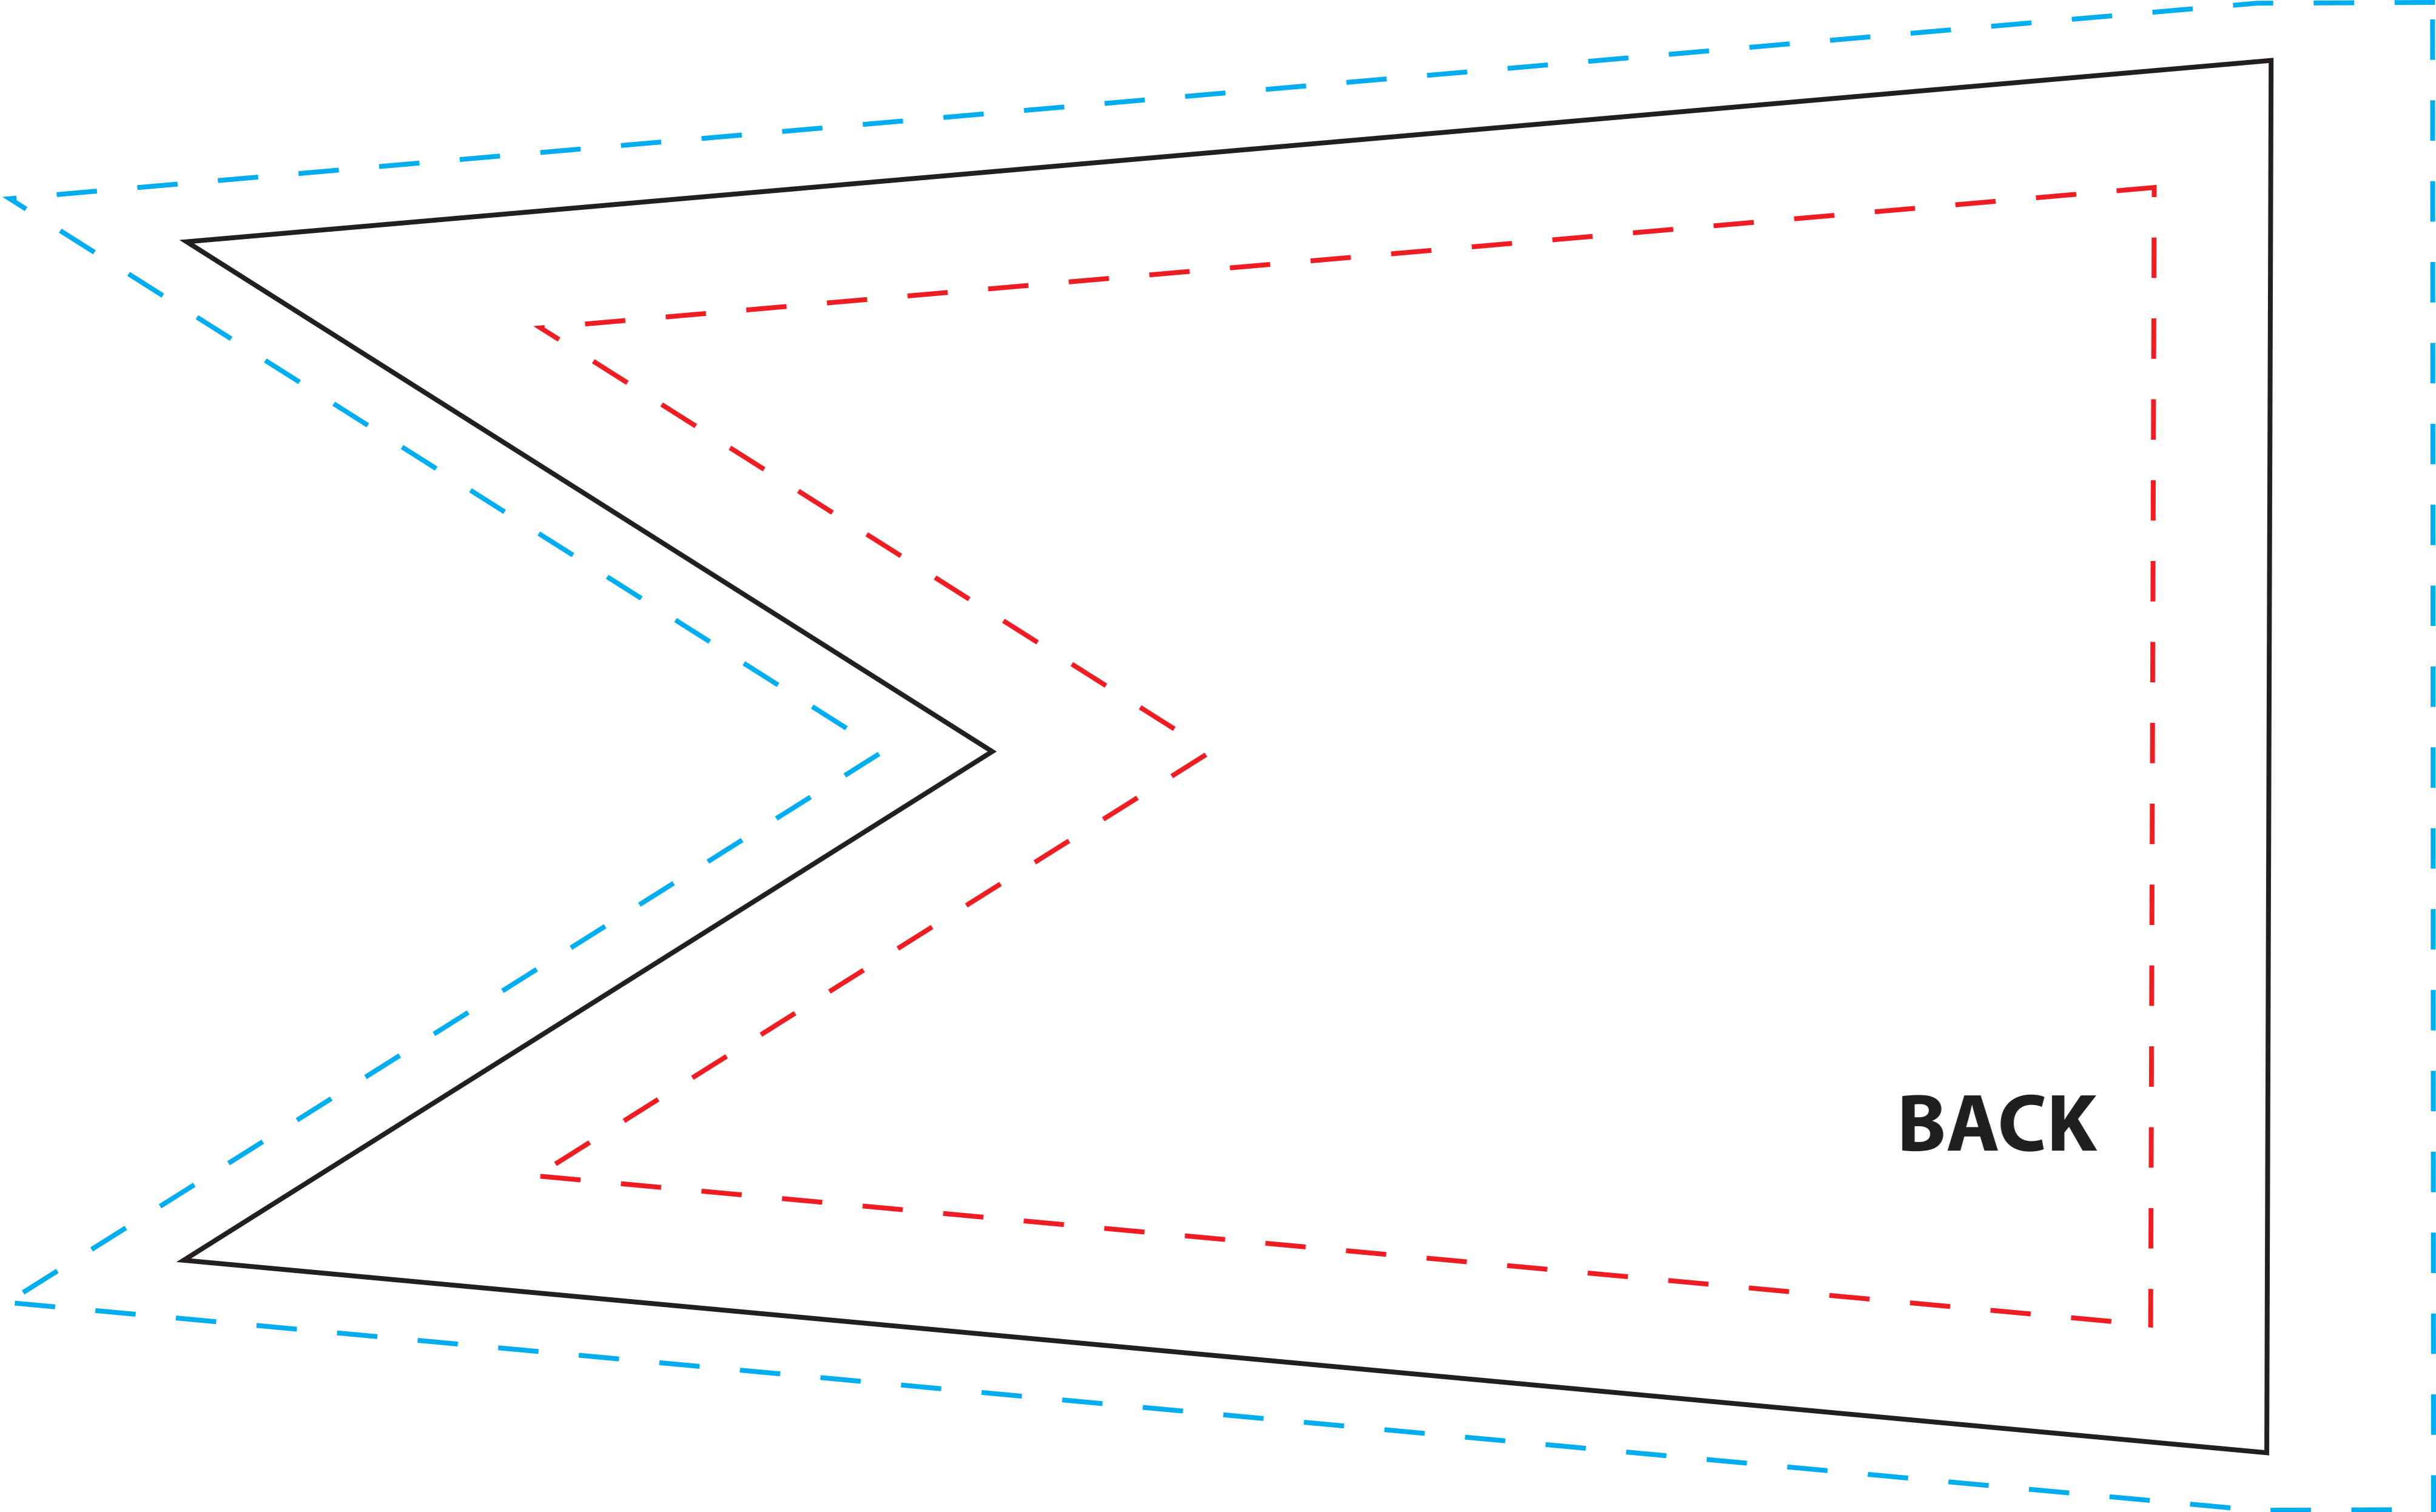

To be used properly, this template must be opened in a vector based graphic program like Adobe Illustrator.

12" x 18" Swallowtail Boat Flag Template (100% Scale)

CBS-1218PD

Imprint Area: 9.75" x 14"

Notes:

- Keep all artwork away from the edge (reflected by the red dotted line) of the template
- Any artwork that is intended to run off the edge requires bleed past the edge (reflected by the blue dotted line)
- **Use ONLY Pantone Solid Coated colors**
- **Convert all text to outlines**

Imprint Area

Bleed Area

**FRONT**

**BACK**