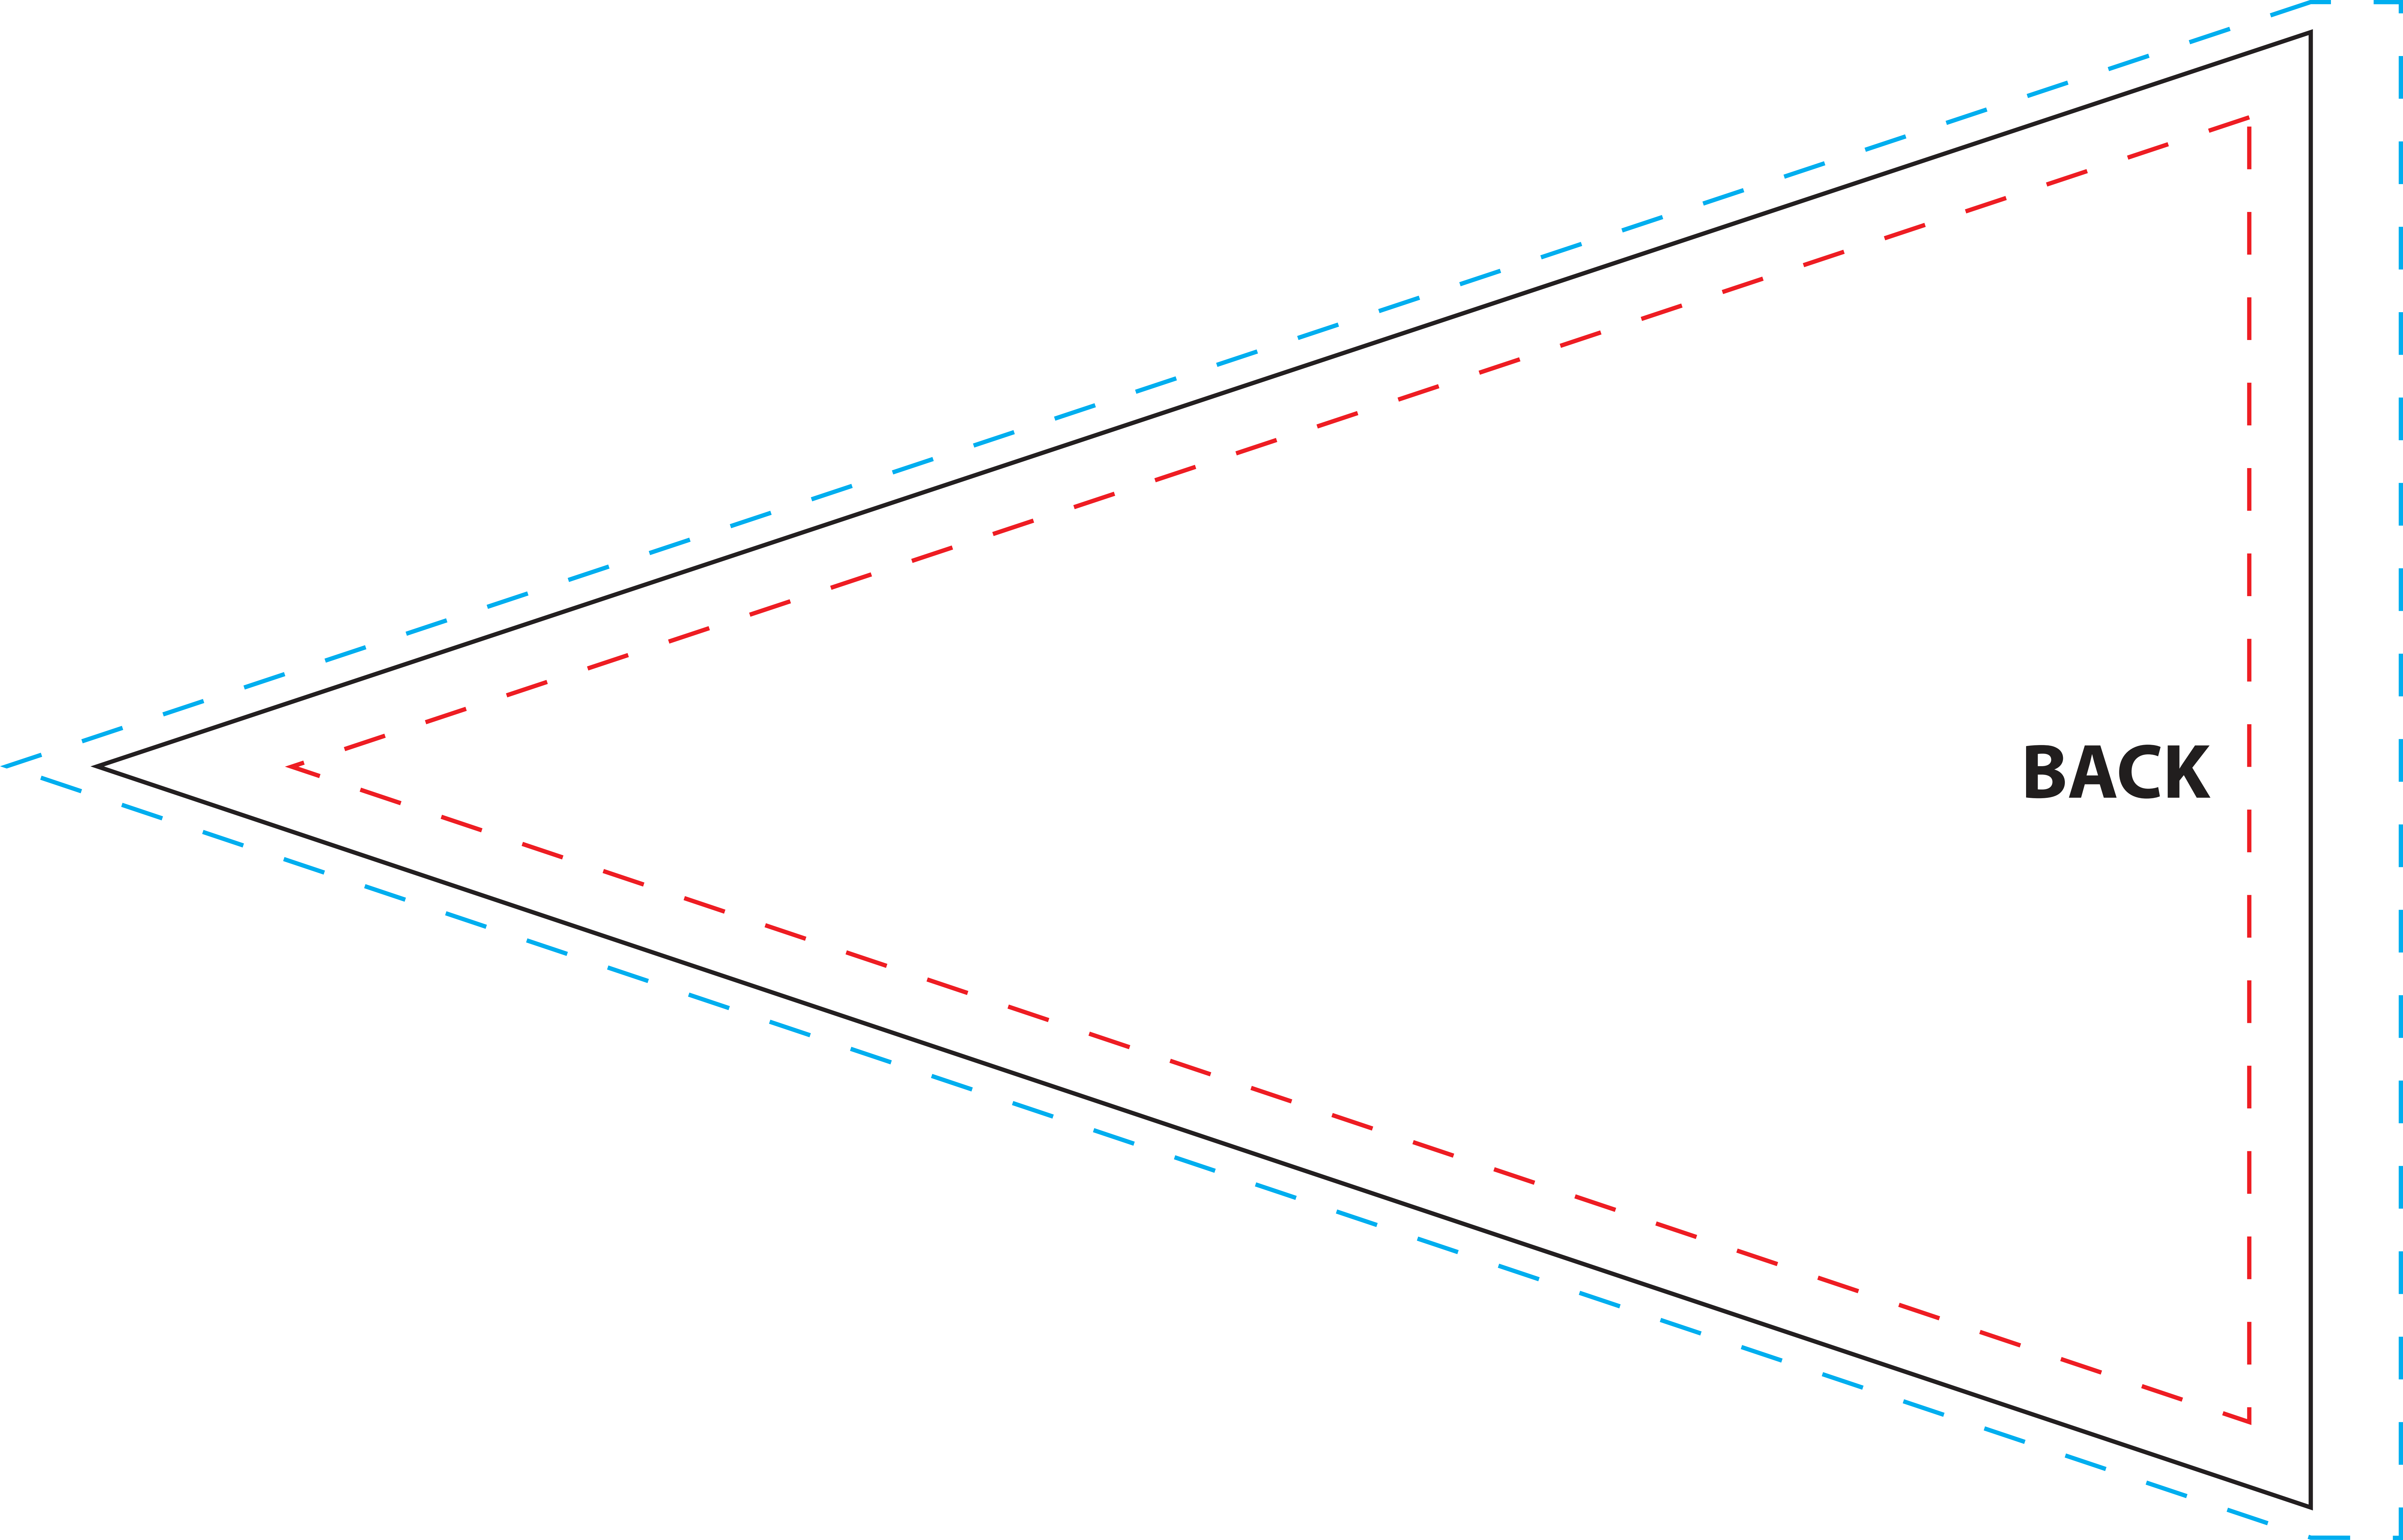

To be used properly, this template must be opened in a vector based graphic program like Adobe Illustrator.

24" x 36" Pennant Boat Flag Template (100% Scale)
CBP-2436PD
Imprint Area: 21.25" x 31.75"

Notes:

- Keep all artwork away from the edge (reflected by the **red dotted line**) of the template
- Any artwork that is intended to run off the edge requires bleed past the edge (reflected by the **blue dotted line**)
- **Use ONLY Pantone Solid Coated colors**
- **Convert all text to outlines**

Imprint Area

Bleed Area

FRONT

BACK