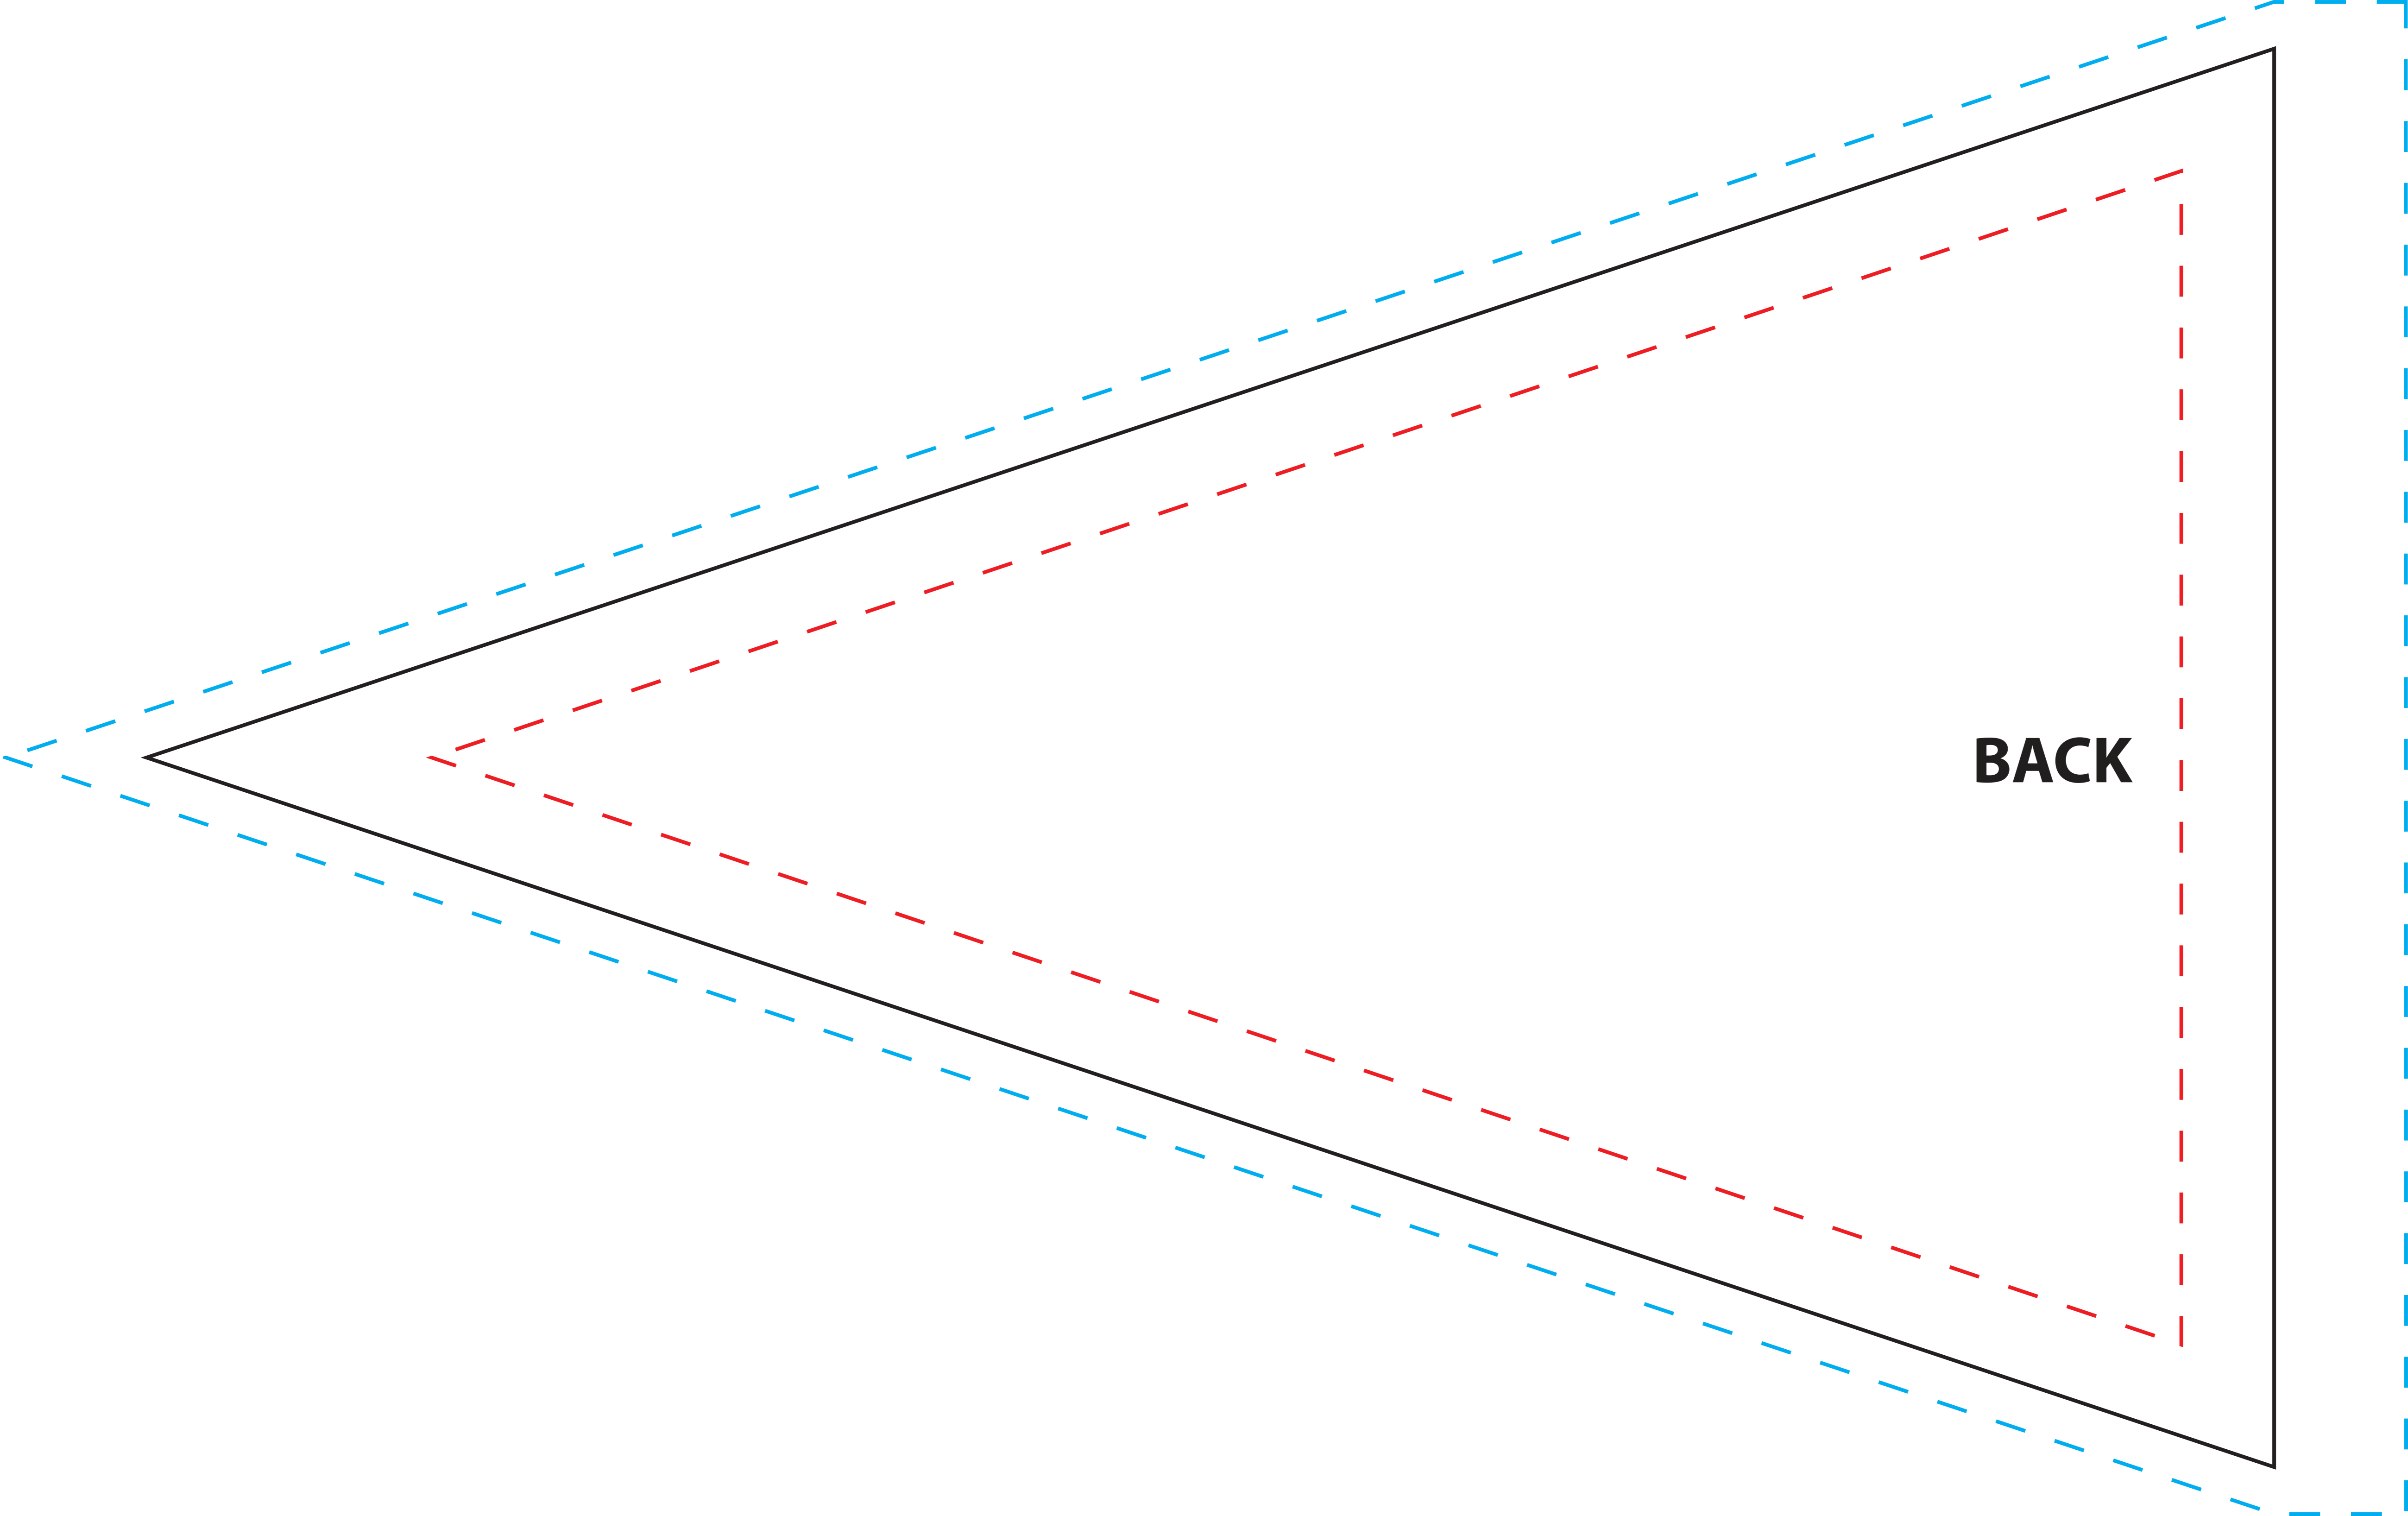

To be used properly, this template must be opened in a vector based graphic program like Adobe Illustrator.

16" x 24" Pennant Boat Flag Template (100% Scale)  
CBP-1624PD  
Imprint Area: 13.25" x 19.75"

Notes:

- Keep all artwork away from the edge (reflected by the **red dotted line**) of the template
- Any artwork that is intended to run off the edge requires bleed past the edge (reflected by the **blue dotted line**)
- **Use ONLY Pantone Solid Coated colors**
- **Convert all text to outlines**

Imprint Area

Bleed Area

**FRONT**

**BACK**