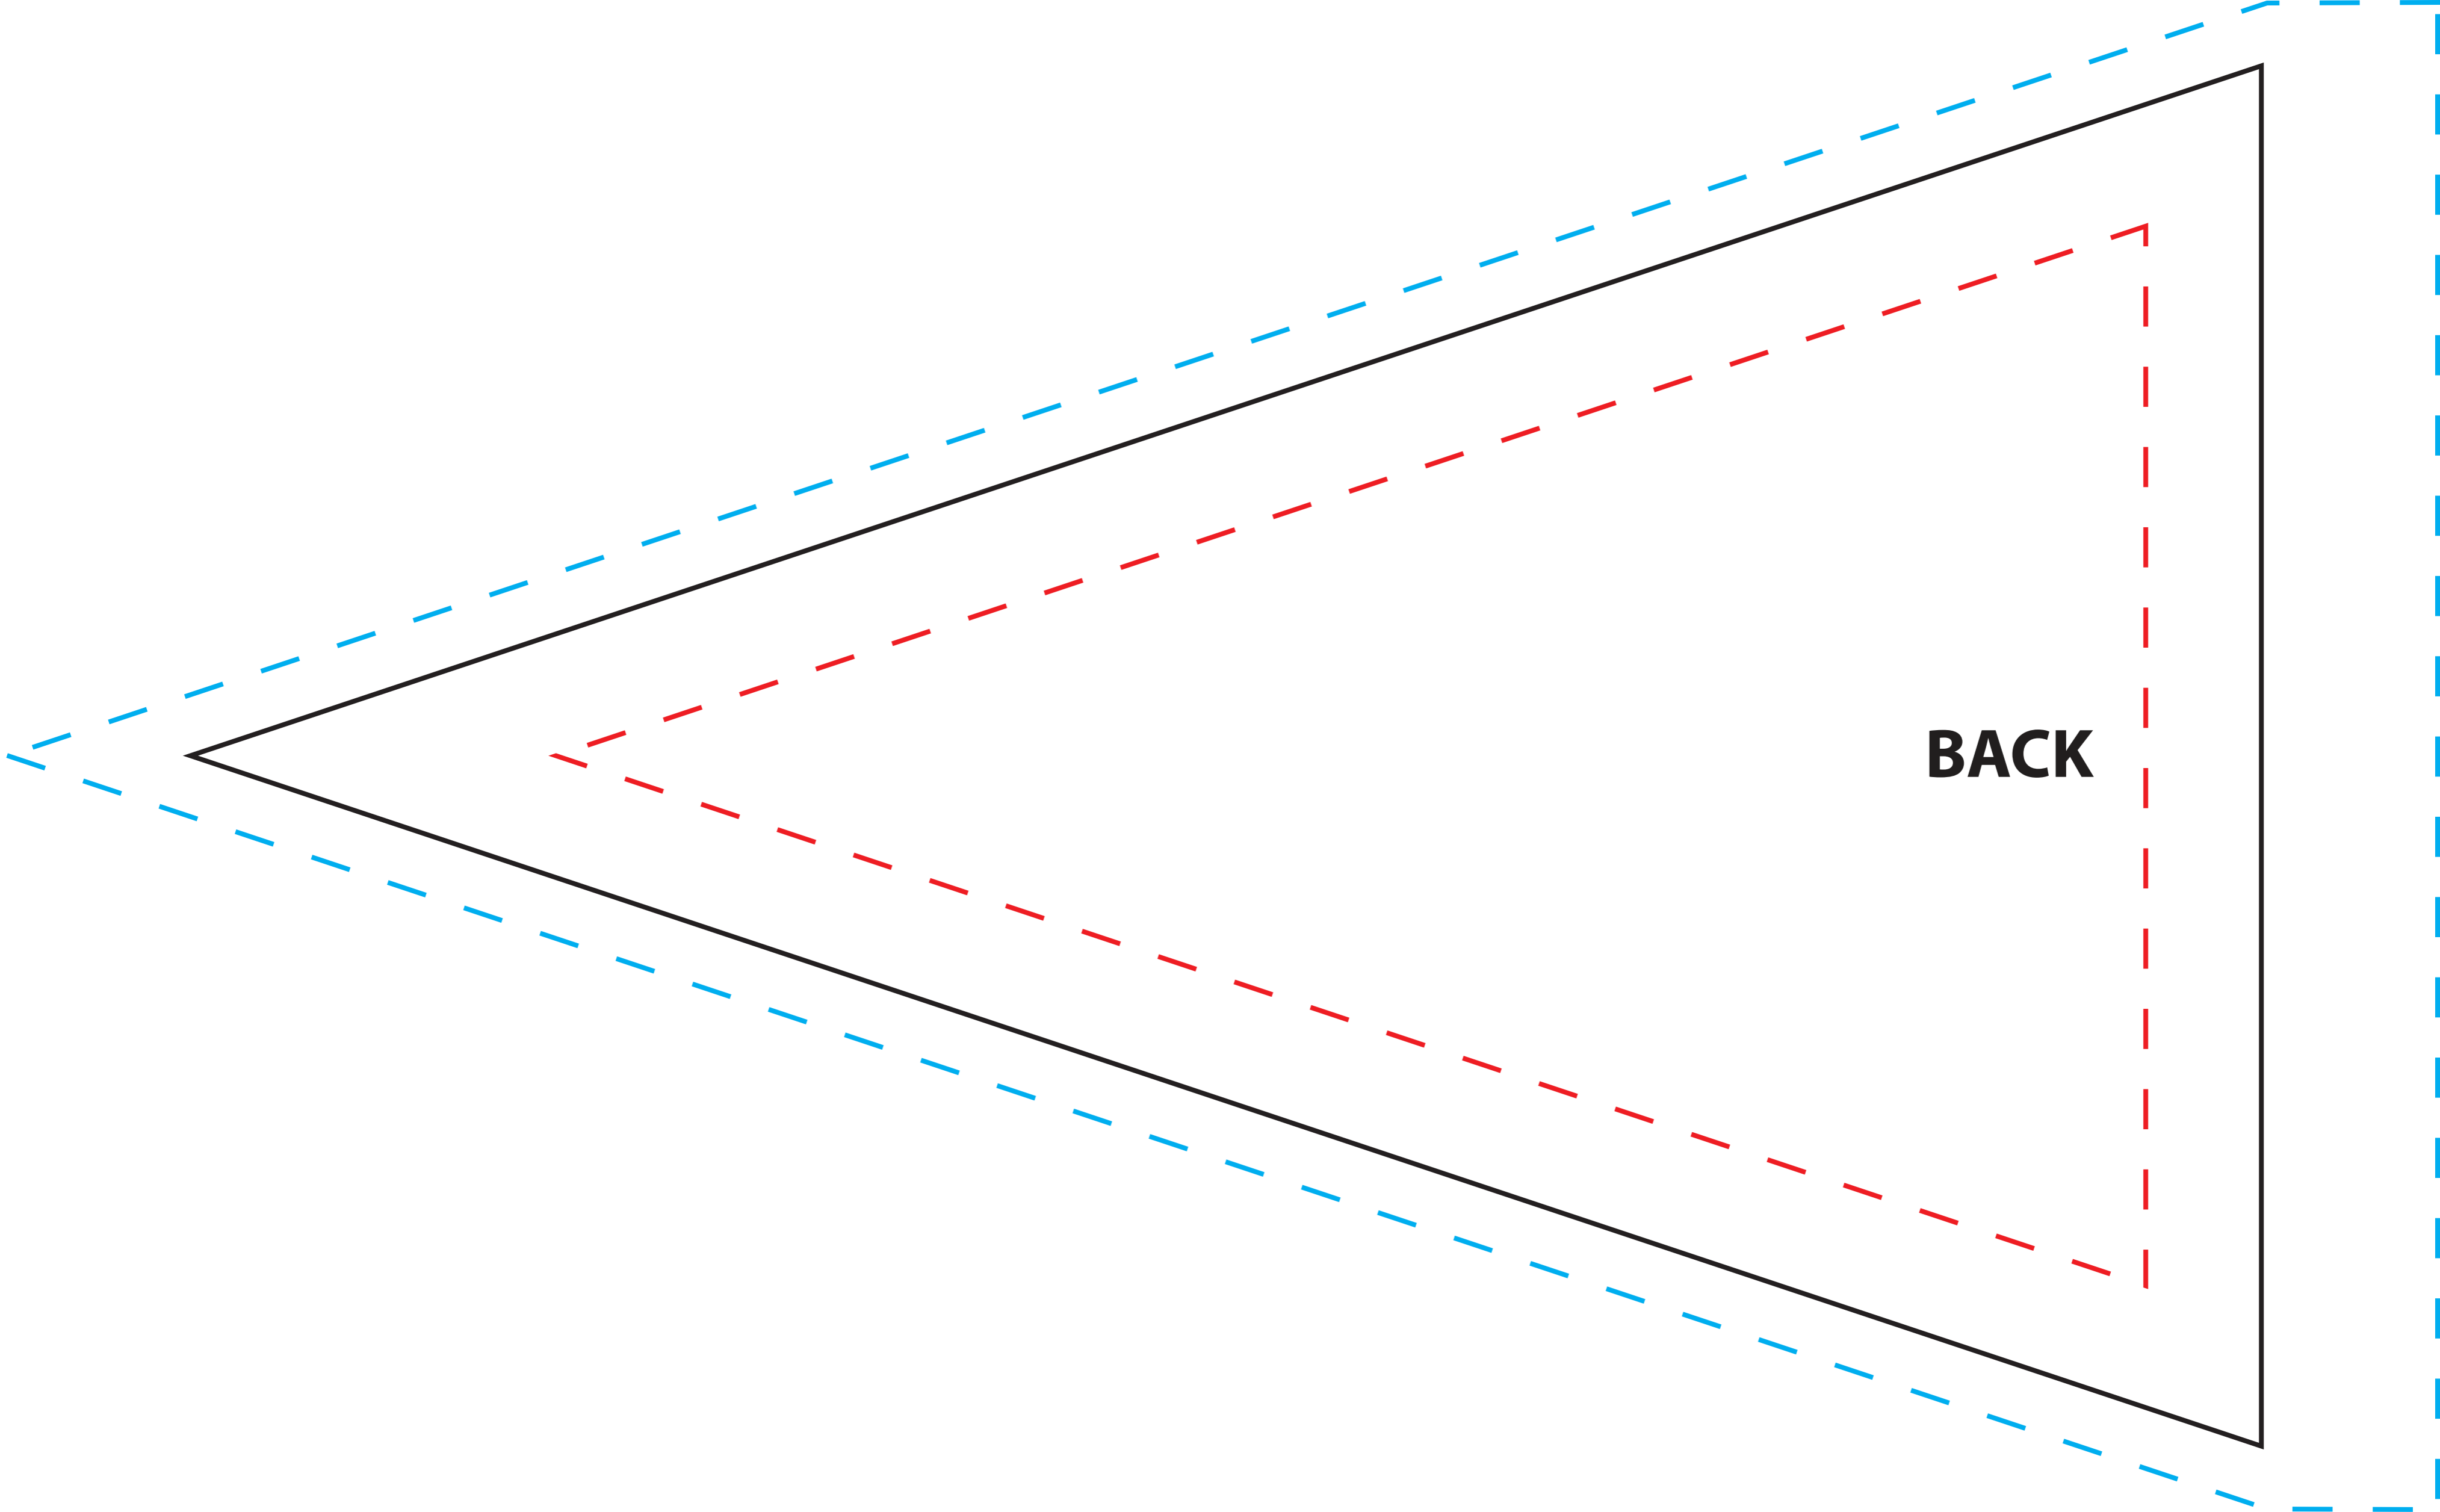

To be used properly, this template must be opened in a vector based graphic program like Adobe Illustrator.

12" x 18" Pennant Boat Flag Template (100% Scale)
CBP-1218PD
Imprint Area: 9.25" x 13.75"

Notes:

- Keep all artwork away from the edge (reflected by the red dotted line) of the template
- Any artwork that is intended to run off the edge requires bleed past the edge (reflected by the blue dotted line)
- **Use ONLY Pantone Solid Coated colors**
- **Convert all text to outlines**

Imprint Area

Bleed Area

FRONT

BACK