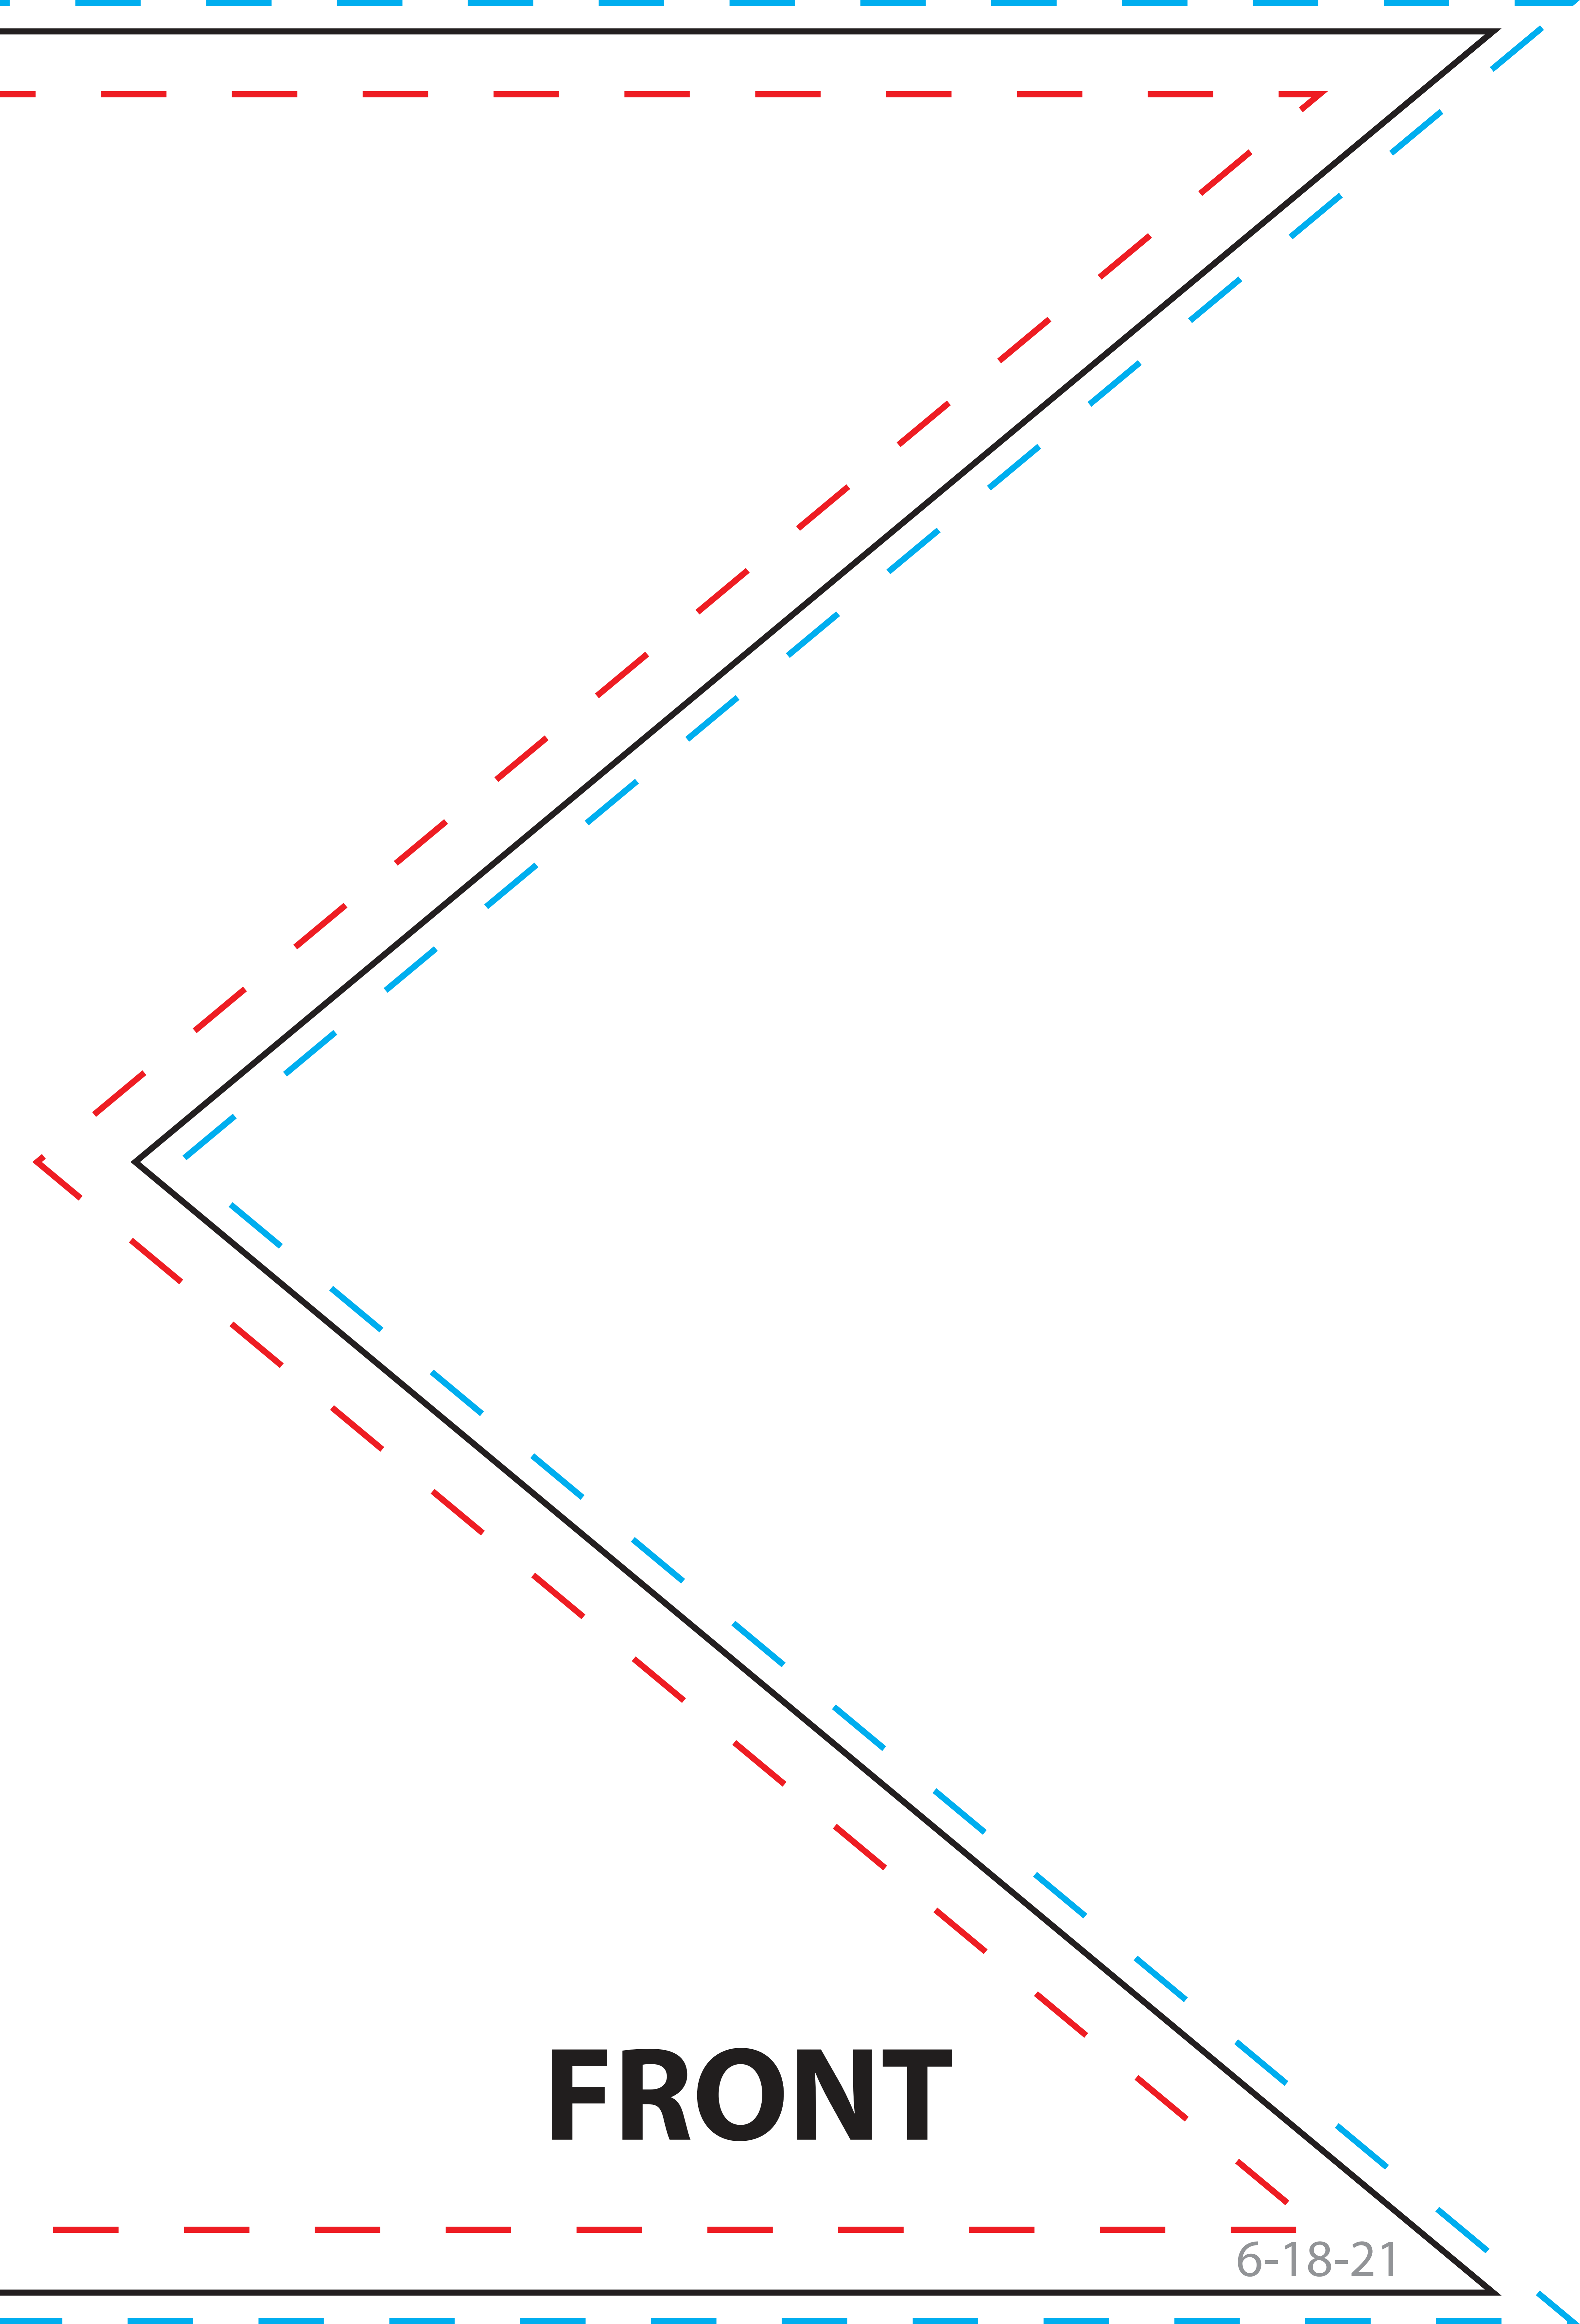

To be used properly, this template must be opened in a vector based graphic program like Adobe Illustrator.

36" x 60" Guidon Boat Flag Template (100% Scale)

CBG-3660PD

Imprint Area: 34" x 56.25"

Notes:

- Keep all artwork away from the edge (reflected by the **red dotted line**) of the template
- Any artwork that is intended to run off the edge requires bleed past the edge (reflected by the **blue dotted line**)
- **Use ONLY Pantone Solid Coated colors**
- **Convert all text to outlines**

Imprint Area

Bleed Area

FRONT

6-18-21

BACK