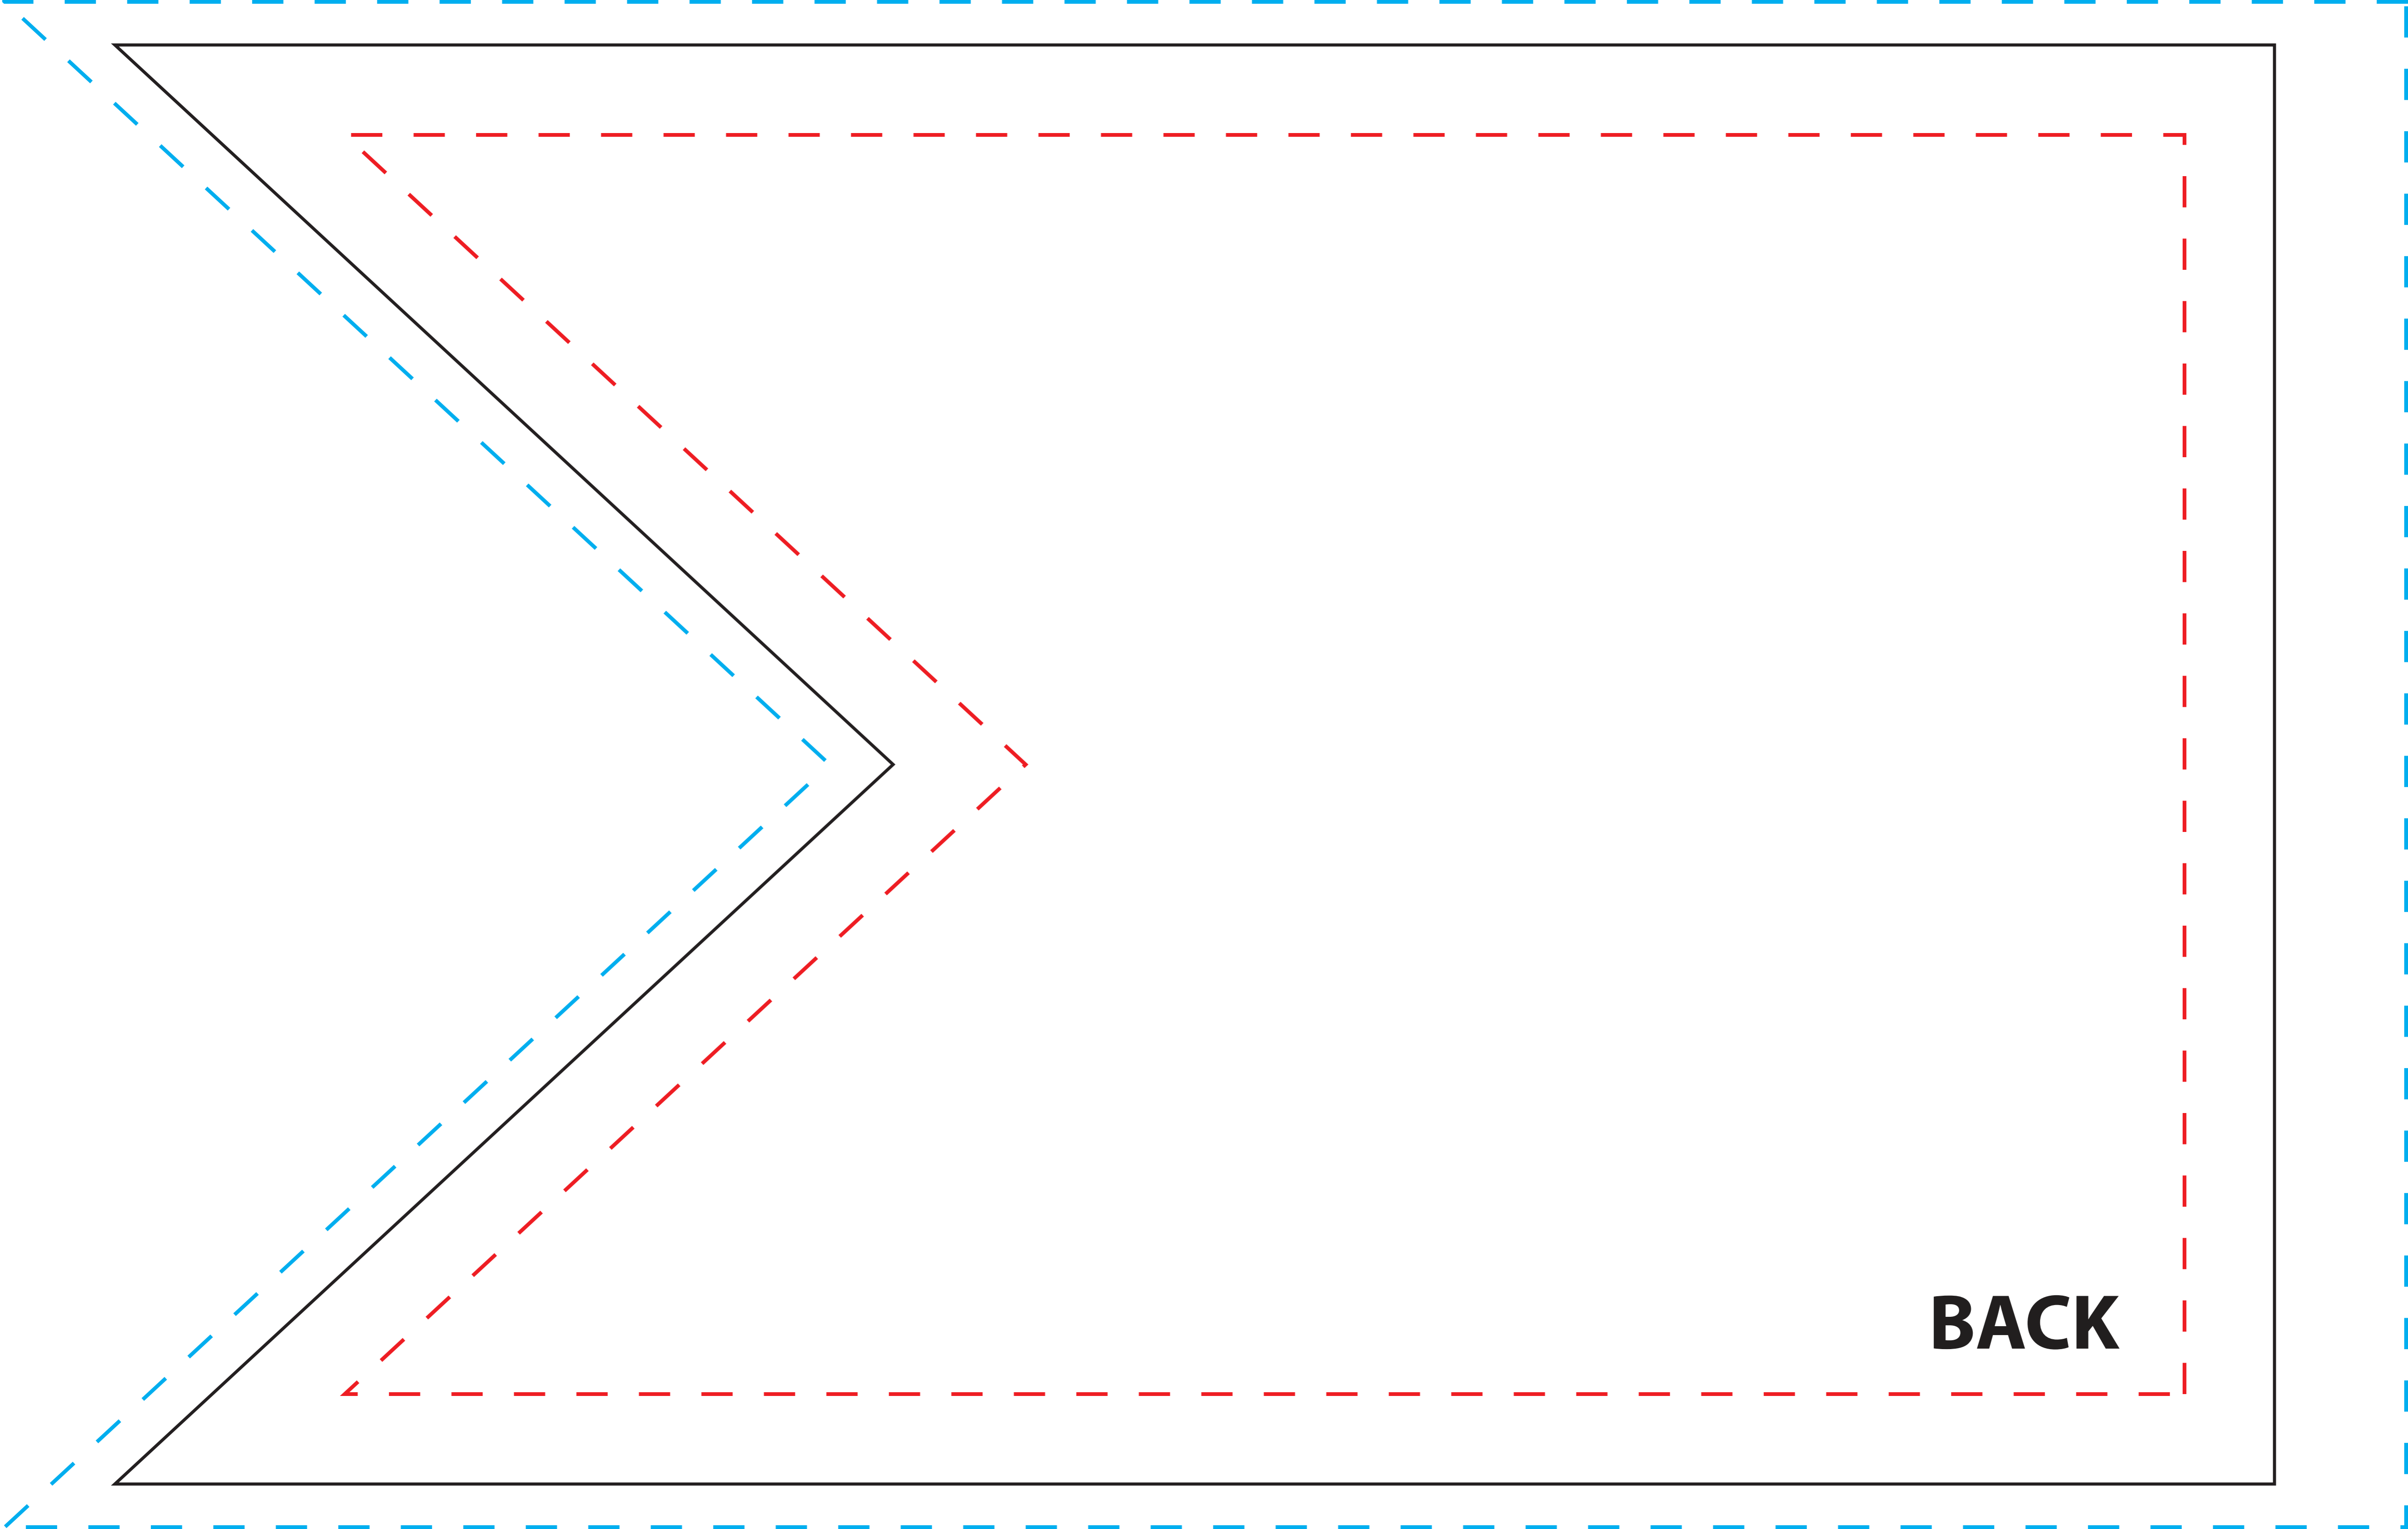

To be used properly, this template must be opened in a vector based graphic program like Adobe Illustrator.

16" x 24" Guidon Boat Flag Template (100% Scale)

CBG-1624PD

Imprint Area: 14" x 20.5"

Notes:

- Keep all artwork away from the edge (reflected by the **red dotted line**) of the template
- Any artwork that is intended to run off the edge requires bleed past the edge (reflected by the **blue dotted line**)
- **Use ONLY Pantone Solid Coated colors**
- **Convert all text to outlines**

Imprint Area

Bleed Area

**FRONT**

**BACK**