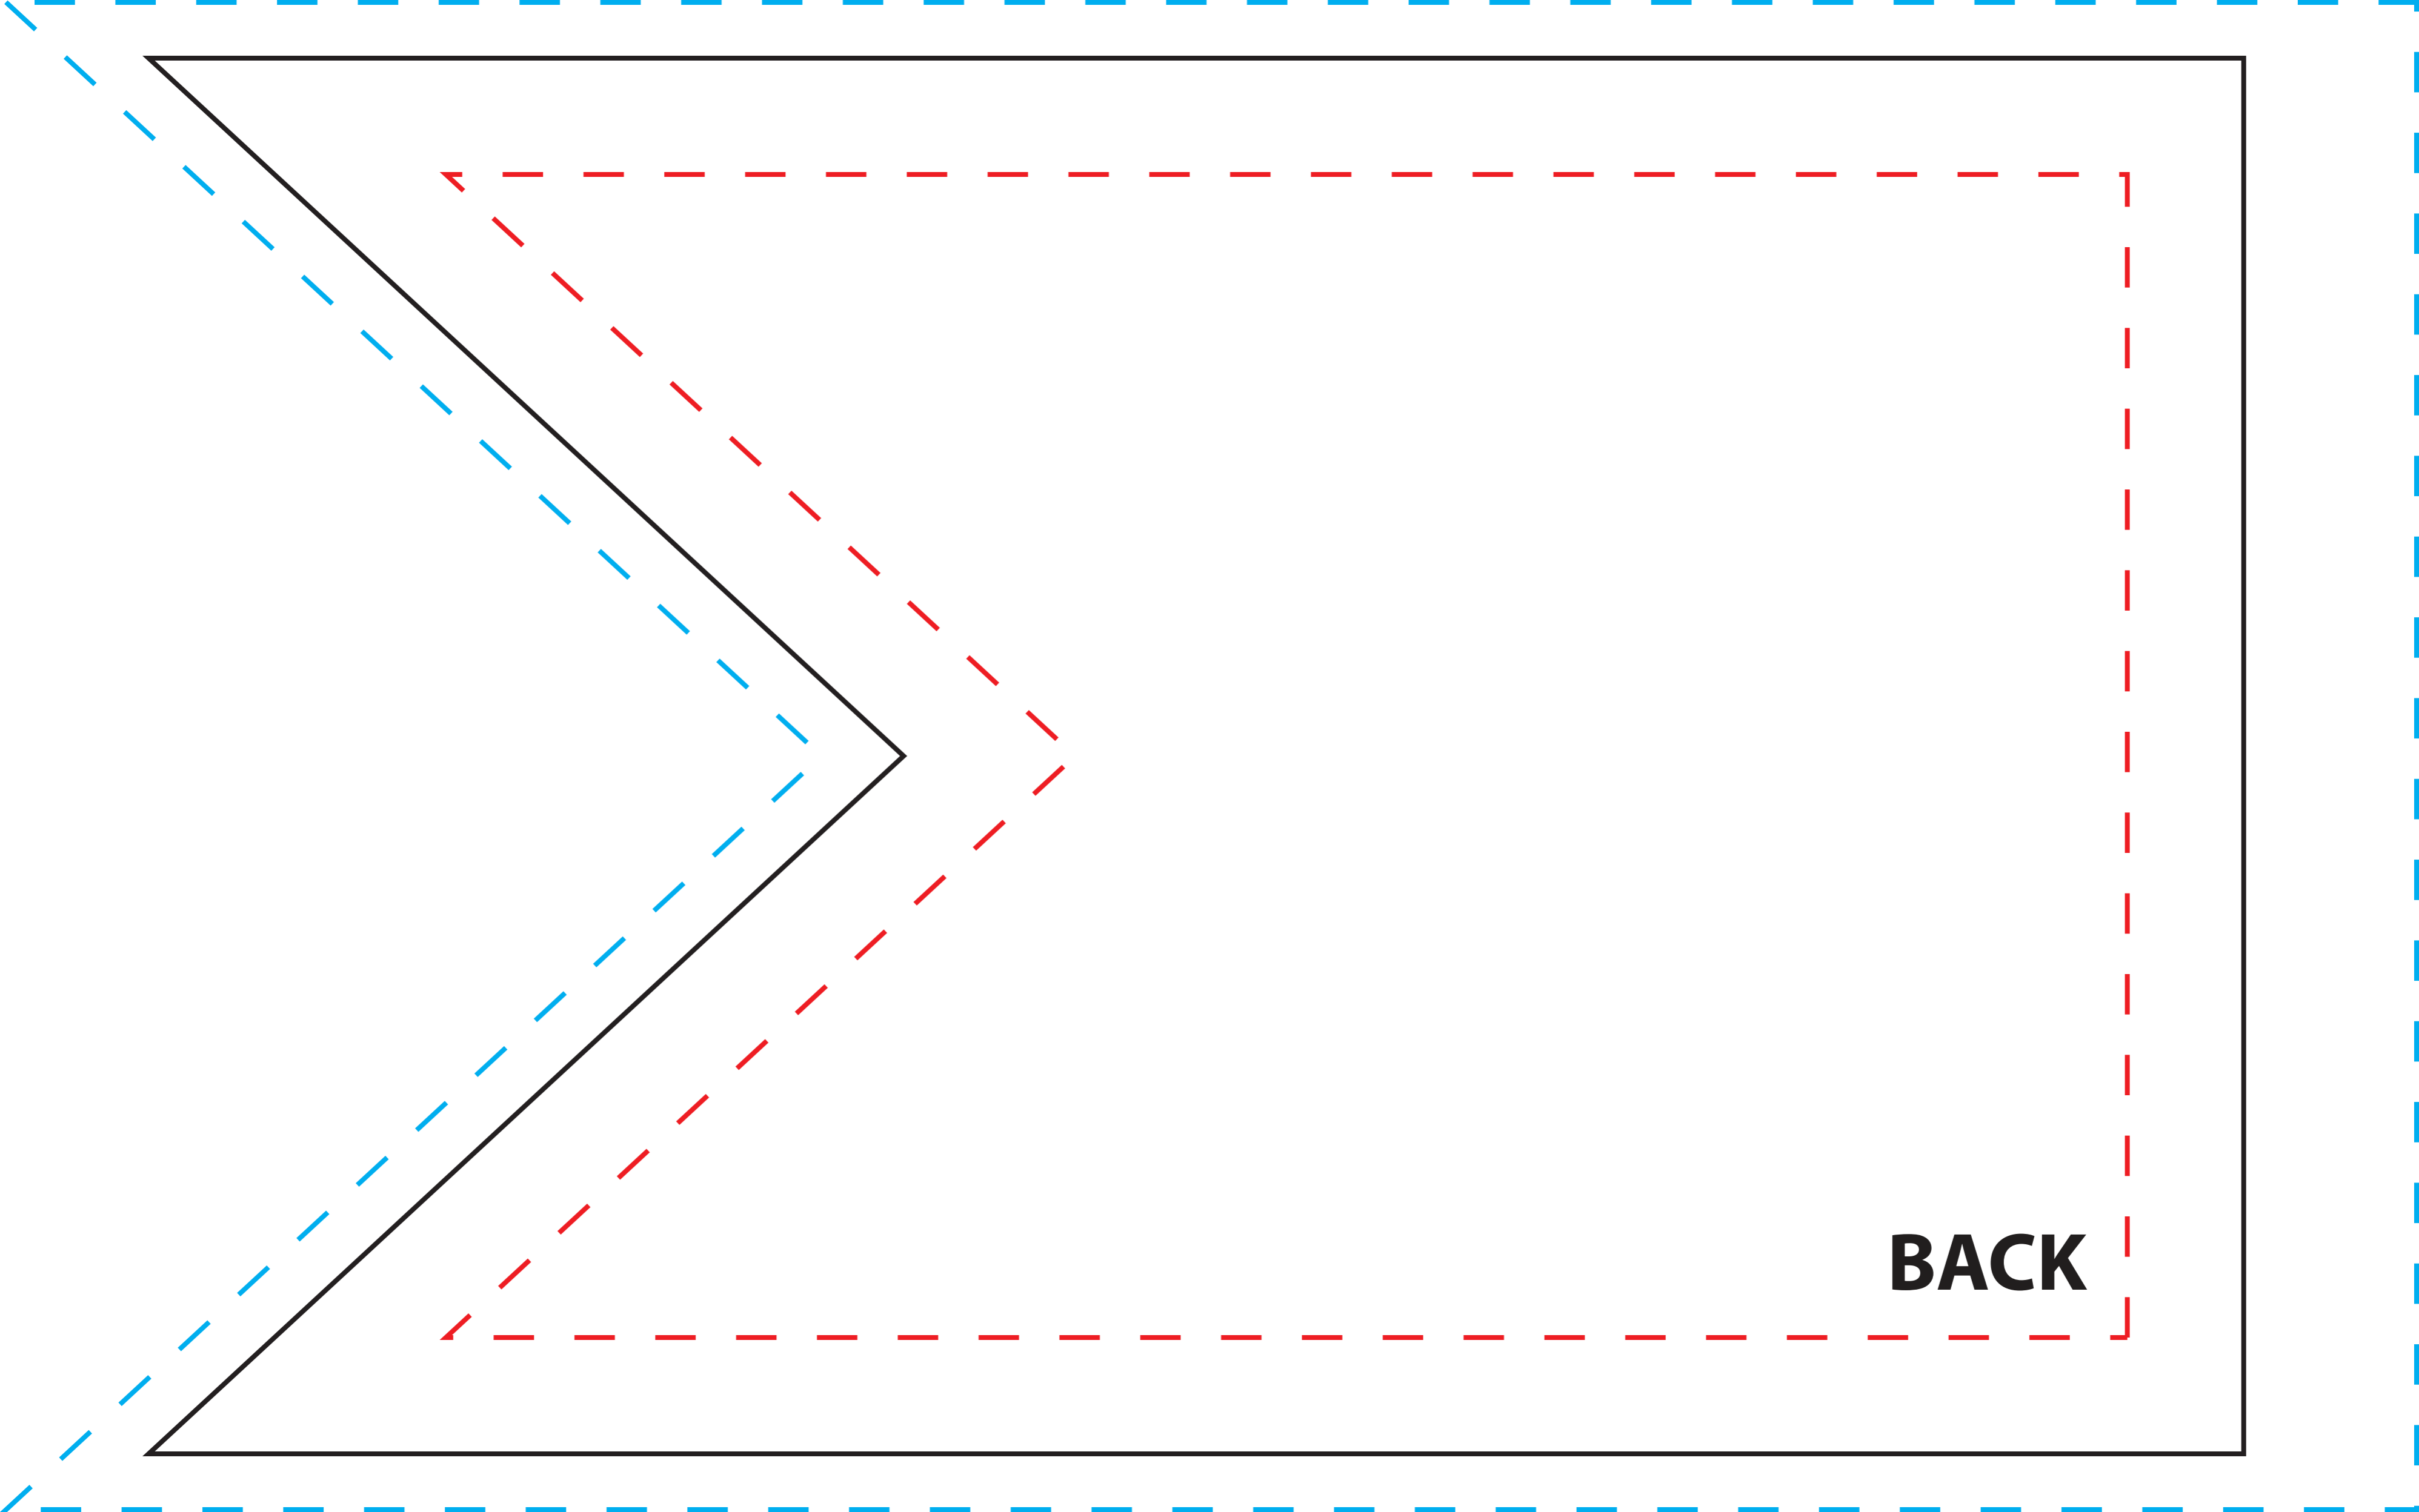

To be used properly, this template must be opened in a vector based graphic program like Adobe Illustrator.

12" x 18" Guidon Boat Flag Template (100% Scale)

CBG-1218PD

Imprint Area: 10" x 14.5"

Notes:

- Keep all artwork away from the edge (reflected by the **red dotted line**) of the template
- Any artwork that is intended to run off the edge requires bleed past the edge (reflected by the **blue dotted line**)
- **Use ONLY Pantone Solid Coated colors**
- **Convert all text to outlines**

Imprint Area

Bleed Area

FRONT

BACK