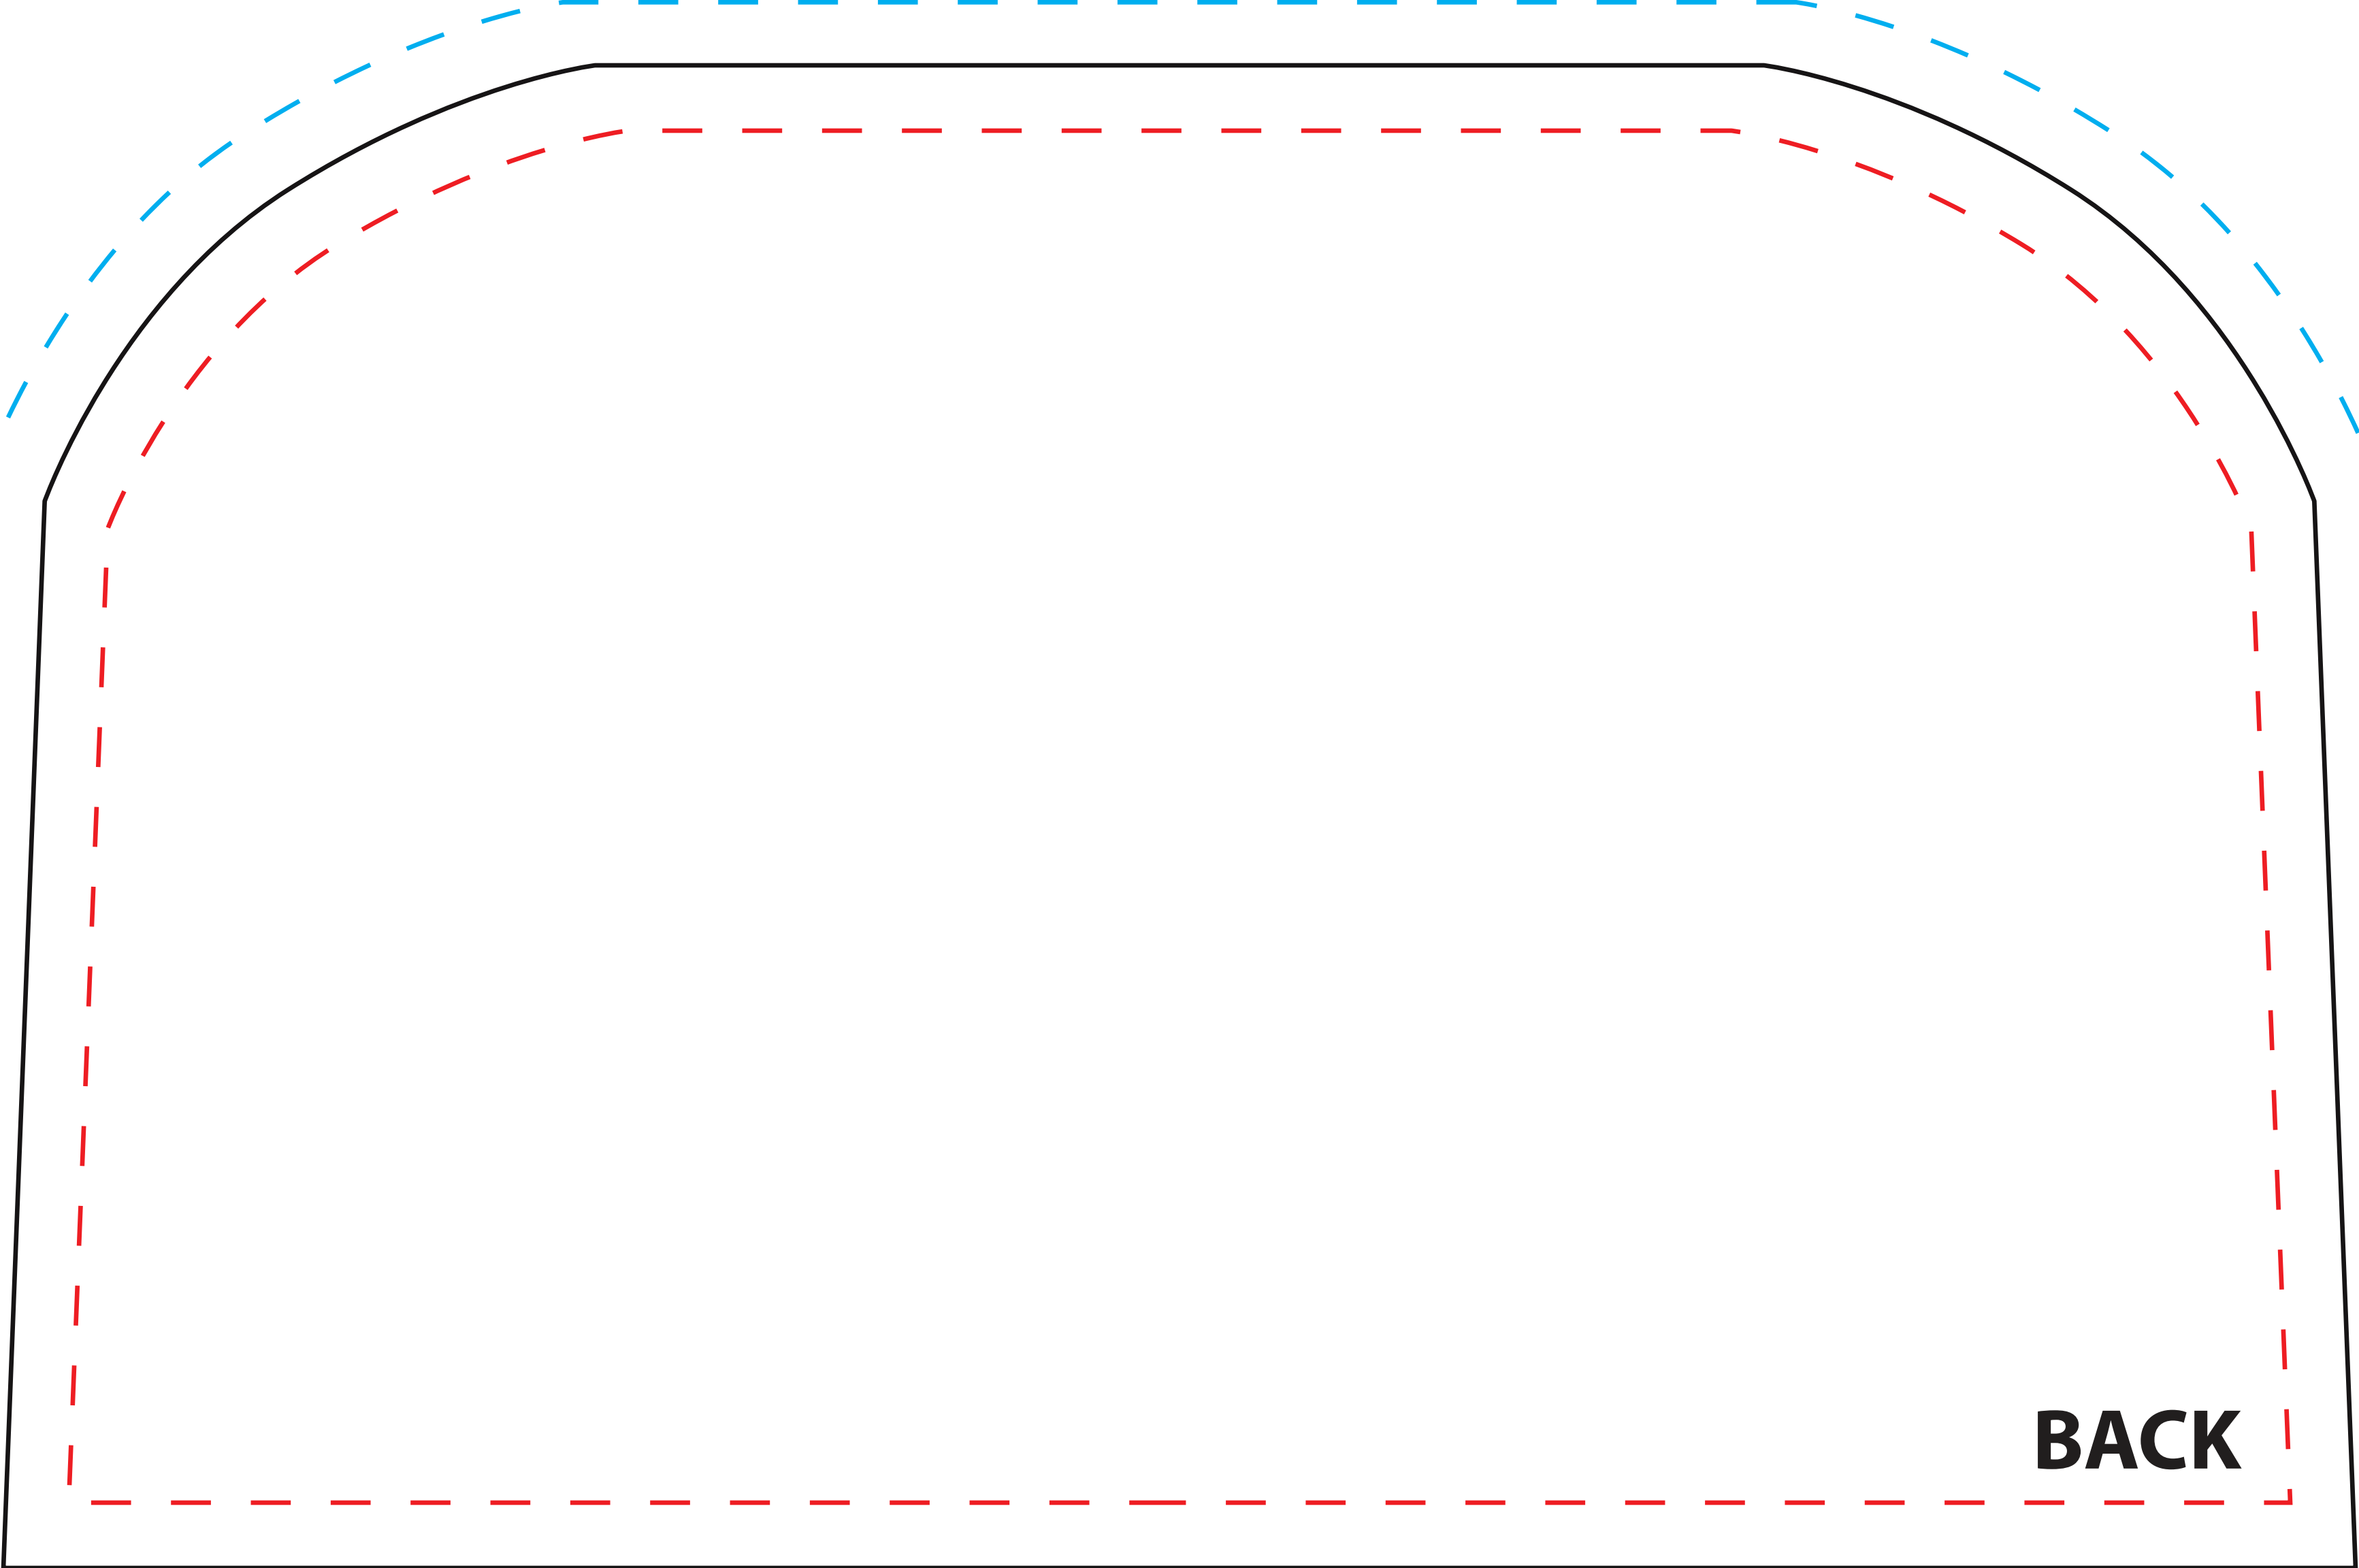

To be used properly, this template must be opened in a vector based graphic program like Adobe Illustrator.

Folding Chair Back Cover Template (100% Scale)

CBF-01

Imprint Area: 17" x 10.5"

Notes:

- Keep all artwork away from the edge (reflected by the **red dotted line**) of the template
- Any artwork that is intended to run off the edge requires bleed past the edge (reflected by the **blue dotted line**)
- **Use ONLY Pantone Solid Coated colors**
- **Convert all text to outlines**

Imprint Area

**FRONT**

Bleed Area

**BACK**